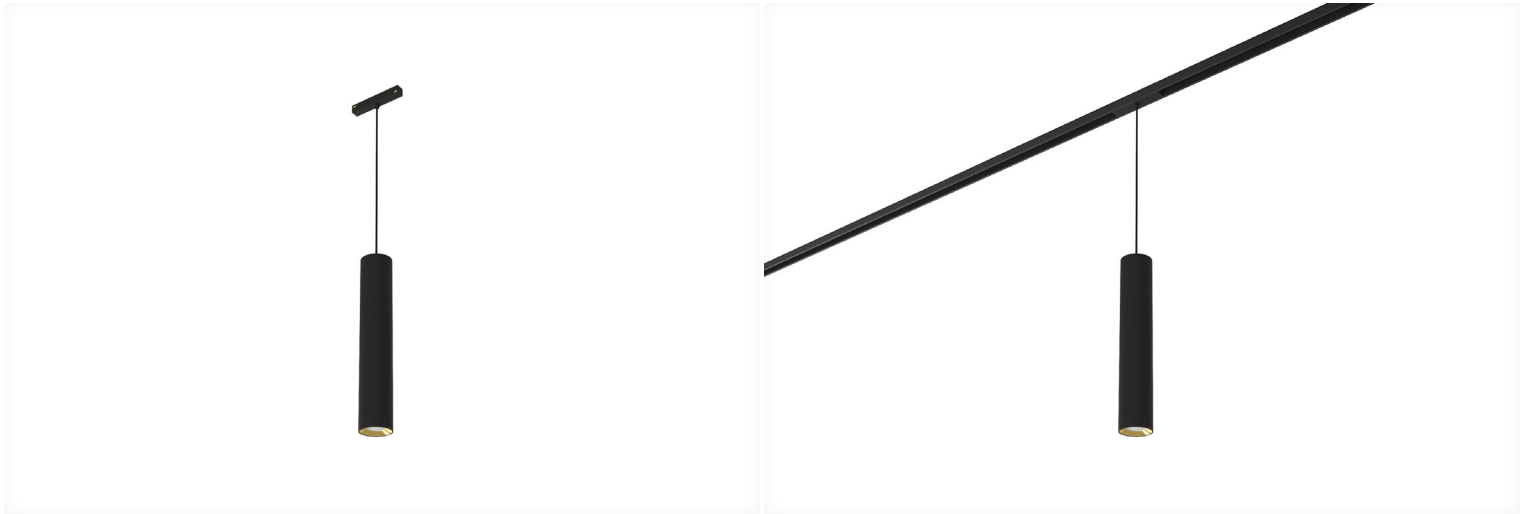

LOOR PENDANT 55

Specifications

Mounting	Track Mounted
Wattage	15W
Voltage	48V
Dimensions	(D) Ø51mm x (L) 330mm Overall Length - (L) 183.5mm
Finish	Black/White/Brass
Inner Trim Finish	Brass
CCT	2700K/3000K/4000K
Beam Angle	38°
Driver	Remote
IP Rating	IP20
Luminous Flux	804lm
CRI	>90
Control Gear	1-10V Dimming/DALI
Warranty	5 years

Product Code

Example - LOOR.P55.15.BLK.BRS.27.38.1-10V

Product Name	Wattage	Finish	Inner Trim	CCT	Beam Angle	Control Gear
LOOR.P55	15(W)	BLK (Black) WHT (White)	BRS (Brass)	27 (00K) 30 (00K) 40 (00K)	38(°)	1-10V (Dimming) DA (DALI)