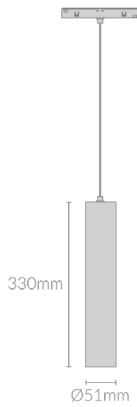

LOOR PENDANT 55

Specifications

Mounting	Track Mounted
Wattage	15W
Voltage	48V
Dimensions	(D) Ø51mm x (L) 330mm Overall Length - (L) 183.5mm
Finish	Black/White/Brass
Inner Trim Finish	Brass
CCT	2700K/3000K/4000K
Beam Angle	38°
Driver	Remote
IP Rating	IP20
Luminous Flux	804lm
CRI	>90
Control Gear	1-10V Dimming/DALI
Warranty	5 years

Product Code

Example - LOOR.P55.15.BLK.BRS.27.38.1-10V

Product Name	Wattage	Finish	Inner Trim	CCT	Beam Angle	Control Gear
LOOR.P55	15(W)	BLK (Black) WHT (White)	BRS (Brass)	27 (00K) 30 (00K) 40 (00K)	38(°)	1-10V (Dimming) DA (DALI)