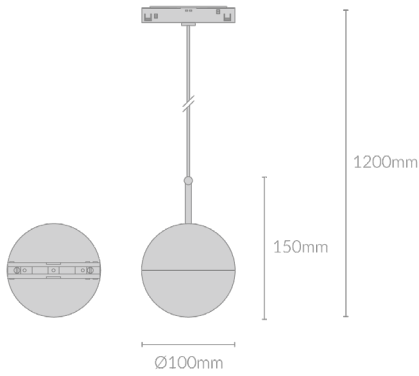

LOOR PENDANT D100

Specifications

Mounting	Track Mounted
Wattage	7W
Voltage	48V
Dimensions	(D) Ø100mm x (L) 150mm Overall Length - (L) 1200mm
Finish	Black/White
Inner Trim Finish	
CCT	2700K/3000K/4000K
Beam Angle	120°
Driver	Remote
IP Rating	IP20
Luminous Flux	490lm
CRI	>90
Control Gear	1-10V Dimming/DALI
Warranty	5 years

Product Code

Example - LOOR.PD100.7.BLK.27.120.1-10V

Product Name
LOOR.PD100

Wattage
7(W)

Finish
BLK (Black)
WHT (White)

CCT
27 (00K)
30 (00K)
40 (00K)

Beam Angle
120(°)

Control Gear
1-10V (Dimming)
DA (DALI)