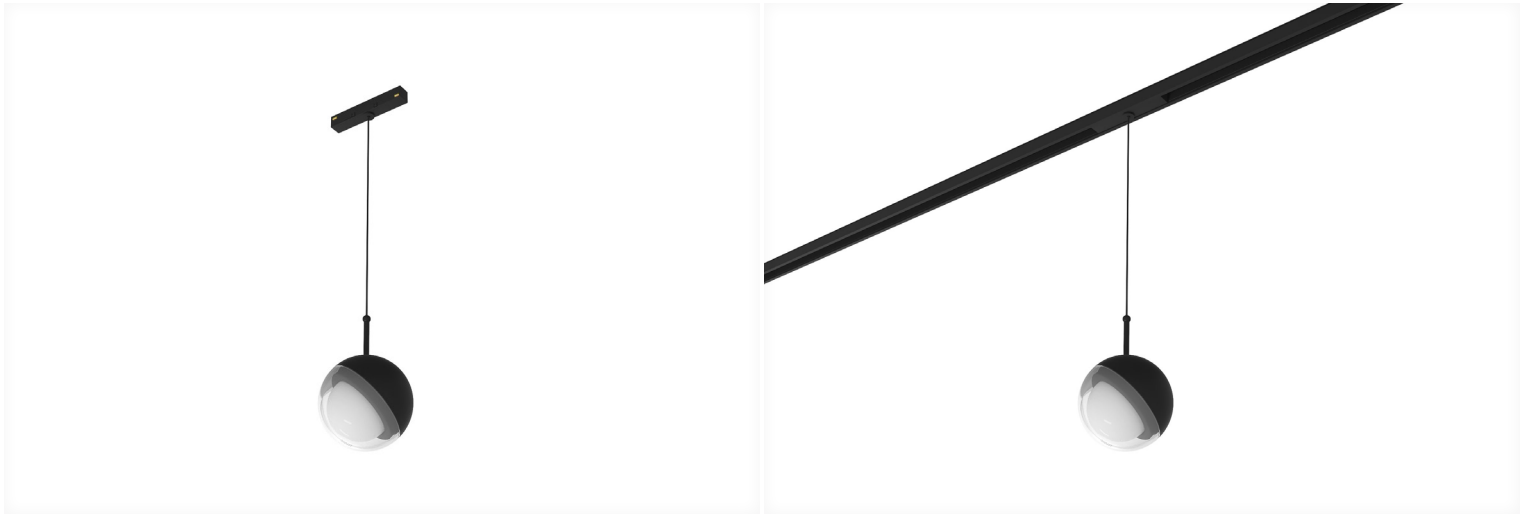

LOOR PENDANT D100

Specifications

Mounting	Track Mounted
Wattage	7W
Voltage	48V
Dimensions	(D) Ø100mm x (L) 150mm Overall Length - (L) 1200mm
Finish	Black/White
Inner Trim Finish	
CCT	2700K/3000K/4000K
Beam Angle	120°
Driver	Remote
IP Rating	IP20
Luminous Flux	490lm
CRI	>90
Control Gear	1-10V Dimming/DALI
Warranty	5 years

Product Code

Example - LOOR.PD100.7.BLK.27.120.1-10V

Product Name
LOOR.PD100

Wattage
7(W)

Finish
BLK (Black)
WHT (White)

CCT
27 (00K)
30 (00K)
40 (00K)

Beam Angle
120(°)

Control Gear
1-10V (Dimming)
DA (DALI)