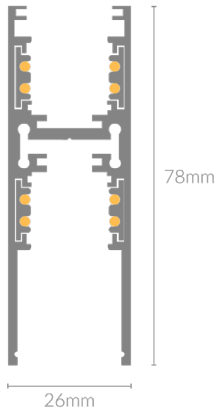

# LOOR TRACK S2678

## Specifications

Mounting	Surface Mounted/Suspension Mounted
Voltage	48V
Dimensions	(W) 26mm x (H) 78mm
Length	2000mm
Finish	Black/White
IP Rating	IP20
Control Gear	Remote
Warranty	5 years

## Product Code

Example - TRKS2678.SFM.20.BLK.LJ90

<p><b>Product Name</b> LOOR.TRKS2678</p>	<p><b>Mounting</b> SFM (Surface Mounted) SPM (Suspension Mounted)</p>	<p><b>Length</b> 20 (00mm)</p>	<p><b>Finish</b> BLK (Black) WHT (White)</p>	<p><b>Accessories</b> LJ90 (L-Joint 90) EC (End Caps) SB (Suspension Bucket) CP (Connector Plate)</p>
--	---	------------------------------------	--	---