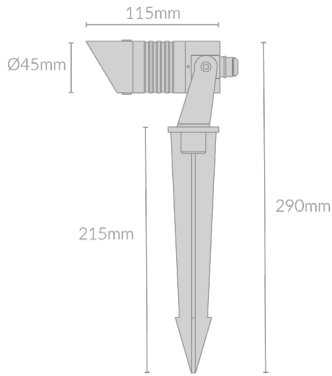

OUTDOOR

POINT SPIKE 45

Specifications

Mounting	Spike Mounted	Warranty	5 years
Wattage	5W		
Voltage	DC24V		
Dimensions	(D) Ø45mm x (L) 90mm x (H) 290mm		
Finish	Black		
CCT	3000K/4000K		
Beam Angle	15°/25°/50°/56°/10*60°/20*30°		
Material	Aluminium		
Driver	Remote		
IP Rating	IP65		
IK Rating	IK04		
Luminous Flux	365lm		
CRI	>83+		
Colour Deviation	<3 SDCM		
Lifetime	50,000 hours		
Accessories	Garden Spike, Tree Mount Strap		
Control Gear	Non-dimmable, 1-10V Dimming, DALI		

Product Accessories

Garden Spike

Tree Mounted Strap

Surface Mount

Product Code

Example - POINT.SP45.5.BLK.30.15.GSPK.NDM

Product	Wattage	Finish	CCT	Beam Angle	Accessories	Control Gear
POINT.SP45	5(W)	BLK (Black)	30 (00K) 40 (00K)	15 (°) 25 (°) 40 (°) 56 (°) 10-60 (°) 20-30 (°)	GSPK (Garden Spike) TRMS (Tree Mount Strap) SFMT (Surface Mount)	NDM (Non-dimmable) 1-10V (1-10V Dimming) DALI (DALI)