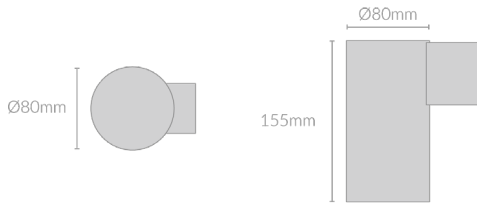

# REA WALL DOWN 80

## Specifications

Mounting	Wall Mounting
Wattage	9W
Voltage	240V
Dimensions	(D) Ø80mm x (D) 155mm
Finish	Brass/Copper/Black/White/Custom Colour
CCT	3000K
Beam Angle	60°
Material	Aluminium/Brass/Copper
Driver	Inbuilt
IP Rating	IP20
UGR	
Luminous Flux	650lm
CRI	>82+
Accessories	GU10 Globe
Colour Deviation	<3 SDCM
Lifetime	45,000 hours
Adjustability	

# Product Code

Example - REA.WD80.9.BRS.30.60.20.GU10.TRIAC

Product Name	Wattage	Finish	CCT	Beam Angle	IP Rating	Accessories	Control Gear
REA.WD80	9(W)	BRS (Brass) CPR (Copper) BLK (Black) WHT (White) CTM (Colour)	30 (00K)	60(°)	(IP)20	GU10 (GU10 Globe)	TRIAC (TRIAC)