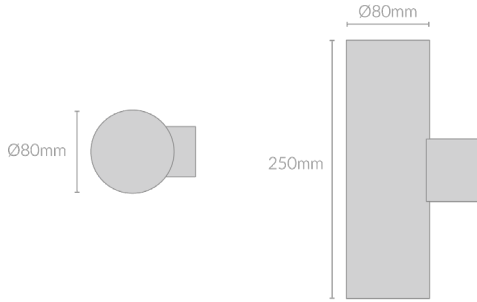

REA WALL UP DOWN 80

Specifications

Mounting	Wall Mounting	Control Gear	TRIAC
Wattage	2x6W	Warranty	3 years
Voltage	240V		
Dimensions	(D) Ø80mm x (D) 250mm		
Finish	Brass/Copper/Black/White/Custom Colour		
CCT	3000K		
Beam Angle	60°		
Material	Aluminium/Brass/Copper		
Driver	Inbuilt		
IP Rating	IP20		
UGR			
Luminous Flux	1000lm		
CRI	>80		
Accessories	GU10 Globe		
Colour Deviation	<3 SDCM		
Lifetime	45,000 hours		
Adjustability			

Product Accessories

GU10 Globe

Product Code

Example - REA.WD80.2X6.BRS.30.60.20.GU10.TRIAC

Product Name	Wattage	Finish	CCT	Beam Angle	IP Rating	Accessories	Control Gear
REA.WD80	2X6(W)	BRS (Brass) CPR (Copper) BLK (Black) WHT (White) CTM (Colour)	30 (00K)	60(°)	(IP)20	GU10 (GU10 Globe)	TRIAC (TRIAC)