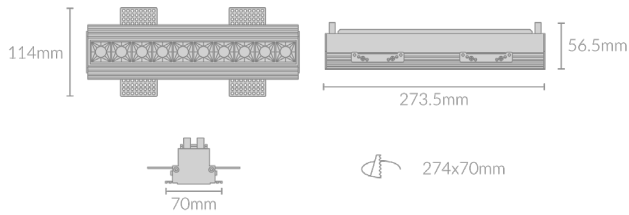

# DOT PLASTER RECESSED 280

## Specifications

Mounting	Plaster Recessed Mounting	Colour Deviation	<2 SDCM
Wattage	20W	Lifetime	50,000 hours
Voltage	240V	Adjustability	
Dimensions	(L) 273.5mm x (W) 114mm (H) 56.5mm Cut Out - (L) 274mm x (W) 70mm	Control Gear	TRIAC, DALI
Finish	Black/White	Warranty	5 years
Inner Trim Finish	Black		
CCT	2700K/3000K/3500K/4000K		
Beam Angle	10°/15°/30°/45°		
Material	Aluminum		
Driver	Remote		
IP Rating	IP23		
UGR	<19		
Luminous Flux	1350lm		
CRI	>92+		
Accessories	Frosted Filter, Clear Filter, Vertical Filter, Woven Filter		

## Product Code

Example - DOT.PR280.20.BLK.BLK.27.10.FRFL.TRIAC

Product	Wattage	Finish	Inner Trim	CCT	Beam Angle	Accessories	Control Gear
DOT.PR280	20(W)	BLK (Black) WHT (White)	BLK (Black)	27 (00K) 30 (00K) 35 (00K) 40 (00K)	10(°) 15(°) 30(°) 45(°)	FRFL (Frosted Filter) CLFL (Clear Filter) VRFL (Vertical Filter) WVFL (Woven Filter)	TRIAC (TRIAC) DALI (DALI)