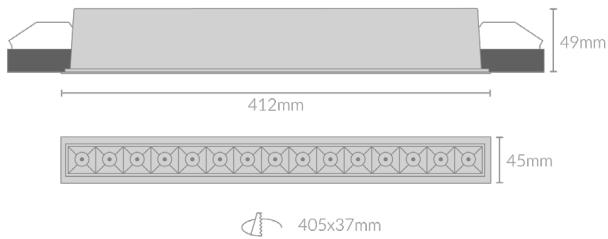

DOT RECESSED 412

Specifications

Mounting	Recessed Mounting	Colour Deviation	<2 SDCM
Wattage	30W	Lifetime	50,000 hours
Voltage	240V	Adjustability	
Dimensions	(L) 412mm x (W) 45mm (H) 49mm Cut Out - (L) 405mm x (W) 37mm	Control Gear	TRIAC, DALI
Finish	Black/White	Warranty	5 years
Inner Trim Finish	Black		
CCT	2700K/3000K/3500K/4000K		
Beam Angle	10°/15°/30°/45°		
Material	Aluminum		
Driver	Remote		
IP Rating	IP23		
UGR	<19		
Luminous Flux	2000lm		
CRI	>92+		
Accessories	Frosted Filter, Clear Filter, Vertical Filter, Woven Filter		

Product Accessories

Frosted Filter

Clear Filter

Vertical Filter

Woven Filter

Product Code

Example - DOT.R412.30.BLK.BLK.27.10.FRFL.TRIAC

Product	Wattage	Finish	Inner Trim	CCT	Beam Angle	Accessories	Control Gear
DOT.R412	30(W)	BLK (Black) WHT (White)	BLK (Black)	27 (00K) 30 (00K) 35 (00K) 40 (00K)	10(°) 15(°) 30(°) 45(°)	FRFL (Frosted Filter) CLFL (Clear Filter) VRFL (Vertical Filter) WVFL (Woven Filter)	TRIAC (TRIAC) DALI (DALI)