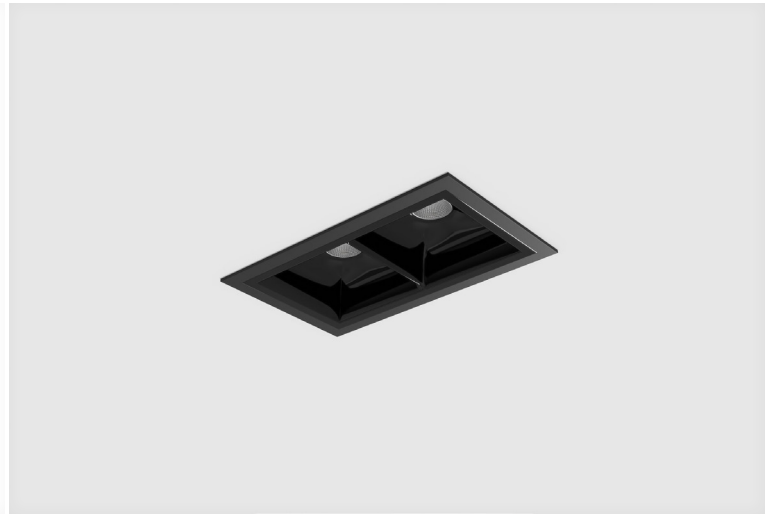

DOT RECESSED 75

Specifications

| | |
|-------------------|--|
| Mounting | Recessed Mounting |
| Wattage | 4W |
| Voltage | 240V |
| Dimensions | (L) 75mm x (W) 45mm (H) 49mm Cut Out - (L) 68mm x (W) 37mm |
| Finish | Black/White |
| Inner Trim Finish | Black |
| CCT | 2700K/3000K/3500K/4000K |
| Beam Angle | 15°/30°/45° |
| Material | Aluminum |
| Driver | Remote |
| IP Rating | IP23 |
| UGR | <19 |
| Luminous Flux | 310lm |
| CRI | >92+ |
| Accessories | Frosted Filter, Clear Filter, Vertical Filter, Woven Filter |

| | |
|------------------|--------------|
| Colour Deviation | <2 SDCM |
| Lifetime | 50,000 hours |
| Adjustability | |
| Control Gear | TRIAC, DALI |
| Warranty | 5 years |

Product Accessories

Frosted Filter

Clear Filter

Vertical Filter

Woven Filter

Product Code

Example - DOT.R75.4.BLK.BLK.27.15.FRFL.TRIAC

| Product | Wattage | Finish | Inner Trim | CCT | Beam Angle | Accessories | Control Gear |
|---------|---------|----------------------------|-------------|--|-------------------------|---|------------------------------|
| DOT.R75 | 4(W) | BLK (Black) WHT (White) | BLK (Black) | 27 (00K) 30 (00K) 35 (00K) 40 (00K) | 15(°) 30(°) 45(°) | FRFL (Frosted Filter) CLFL (Clear Filter) VRFL (Vertical Filter) WVFL (Woven Filter) | TRIAC (TRIAC) DALI (DALI) |