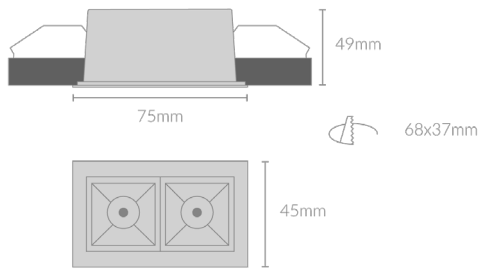

DOT RECESSED 75

Specifications

| | |
|-------------------|--|
| Mounting | Recessed Mounting |
| Wattage | 4W |
| Voltage | 240V |
| Dimensions | (L) 75mm x (W) 45mm (H) 49mm Cut Out - (L) 68mm x (W) 37mm |
| Finish | Black/White |
| Inner Trim Finish | Black |
| CCT | 2700K/3000K/3500K/4000K |
| Beam Angle | 15°/30°/45° |
| Material | Aluminum |
| Driver | Remote |
| IP Rating | IP23 |
| UGR | <19 |
| Luminous Flux | 310lm |
| CRI | >92+ |
| Accessories | Frosted Filter, Clear Filter, Vertical Filter, Woven Filter |

Clear Filter

Vertical Filter

Woven Filter

Product Code

Example - DOT.R75.4.BLK.BLK.27.15.FRFL.TRIAC

| Product | Wattage | Finish | Inner Trim | CCT | Beam Angle | Accessories | Control Gear |
|---------|---------|----------------------------|-------------|--|-------------------------|---|------------------------------|
| DOT.R75 | 4(W) | BLK (Black) WHT (White) | BLK (Black) | 27 (00K) 30 (00K) 35 (00K) 40 (00K) | 15(°) 30(°) 45(°) | FRFL (Frosted Filter) CLFL (Clear Filter) VRFL (Vertical Filter) WVFL (Woven Filter) | TRIAC (TRIAC) DALI (DALI) |