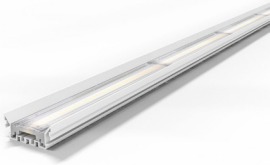

Product Diffusers

Lense

Product Accessories