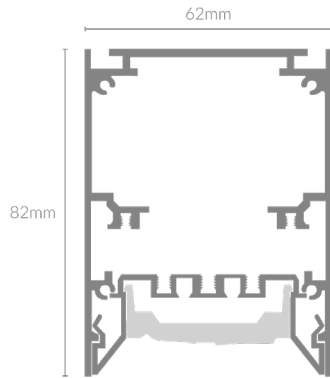

## Specifications

Mounting	Surface Mounted/Suspension Mounted
Wattage	15W/22W/30W/38W/45W/52W/60W
Voltage	240V
Dimensions	(W) 62mm x (H) 82mm
Length	576/856/1136/1416/1696/1976/2256mm
Finish	Black/White
CCT	3000K/4000K
Beam Angle	60°
Material	Aluminum
Driver	Inbuilt
Diffuser	Lenze
IP Rating	IP40
UGR	<19
Luminous Flux	110lm/W
CRI	>83+ / >92+
Colour Deviation	<3 SDCM