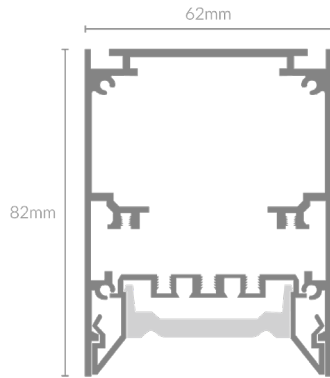

## Specifications

Mounting	Surface Mounted/Suspension Mounted
Wattage	15W/22W/30W/38W/45W/52W/60W
Voltage	240V
Dimensions	(W) 62mm x (H) 82mm
Length	576/856/1136/1416/1696/1976/2256mm
Finish	Black/White
CCT	3000K/4000K
Beam Angle	Assymetric
Material	Aluminum
Driver	Inbuilt
Diffuser	Lense
IP Rating	IP40
UGR	<19
Luminous Flux	110lm/W
CRI	>83+ / >92+
Colour Deviation	<3 SDCM