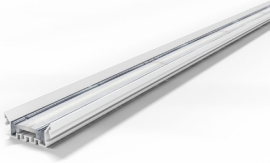

Product Diffusers

Lense

Product Accessories