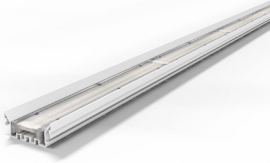

FEYZ LENS 6282 SPLIT BEAM

Specifications

Mounting	Surface Mounted/Suspension Mounted
Wattage	15W/22W/30W/38W/45W/52W/60W
Voltage	240V
Dimensions	(W) 62mm x (H) 82mm
Length	576/856/1136/1416/1696/1976/2256mm
Finish	Black/White
CCT	3000K/4000K
Beam Angle	60°
Material	Aluminum
Driver	Inbuilt
Diffuser	Lenze
IP Rating	IP40
UGR	<19
Luminous Flux	110lm/W
CRI	>83+ / >92+
Colour Deviation	<3 SDCM

Accessories	Canopy Kit, Surface Mount Clip, Suspension Kit, Straight Connector, 90° Connector
Lifetime	50000 hours
Control Gear	Non-Dimmable/1-10V/DALI
Warranty	5 years

Product Diffusers

Lense

Product Accessories

Canopy Kit

Surface Mount Clip

Suspension Kit

Straight Connector

90° Connector

Product Code

Example - FEYZ.LN62SB.SFM.15.BLK.30.83.LNS.SPB.CPKT.NDM

Product Name	Mounting	Wattage	Finish	CCT	CRI	Diffuser	Beam Angle	Accessories	Control Gear
FEYZ.LN62SB	SFM (Surface Mounted)	15(W)	BLK (Black)	30 (00K)	(>)83(+)	LNS (Lense)	SPB (Split Beam)	CPKT (Canopy Kit)	NDM (Non Dimmable)
	SPM (Suspension Mounted)	22(W)	WHT (White)	40 (00K)	(>)92(+)			SFMC (Surface Mount Clip)	1-10V (Dimming)
		30(W)						SPKT (Suspension Kit)	DALI (DALI)
		38(W)						STCN (Straight Connector)	
		45(W)						90CN (90° Connector)	
		52(W)							
		60(W)							