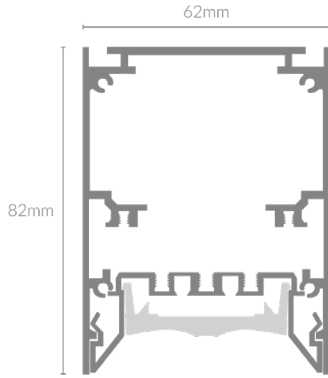

FEYZ LENS 6282 SPLIT BEAM

Specifications

Mounting	Surface Mounted/Suspension Mounted
Wattage	15W/22W/30W/38W/45W/52W/60W
Voltage	240V
Dimensions	(W) 62mm x (H) 82mm
Length	576/856/1136/1416/1696/1976/2256mm
Finish	Black/White
CCT	3000K/4000K
Beam Angle	60°
Material	Aluminum
Driver	Inbuilt
Diffuser	Lenze
IP Rating	IP40
UGR	<19
Luminous Flux	110lm/W
CRI	>83+ / >92+
Colour Deviation	<3 SDCM