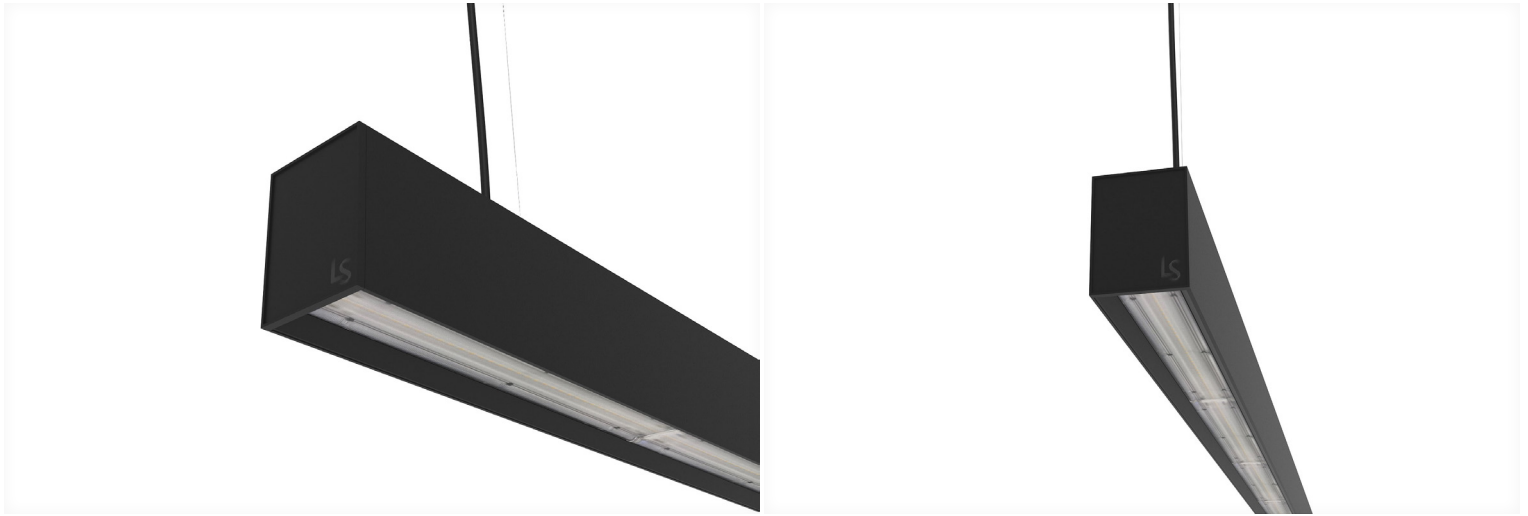

# FEYZ LENS DIRECT/INDIRECT 6282 SPLIT BEAM

## Specifications

Mounting	Suspension Mounted	Accessories	Canopy Kit, Surface Mount Clip, Suspension Kit, Straight Connector, 90° Connector
Wattage	22W/32W/45W/57W/67W/78W/90W	Lifetime	50000 hours
Voltage	240V	Control Gear	Non-Dimmable/1-10V/DALI
Dimensions	(W) 62mm x (H) 82mm	Warranty	5 years
Length	576/856/1136/1416/1696/1976/2256mm		
Finish	Black/White		
CCT	3000K/4000K		
Beam Angle	Split Beam		
Material	Aluminum		
Driver	Inbuilt		
Diffuser	Lenze		
IP Rating	IP40		
UGR	<22		
Luminous Flux	Up-110lm/W, Down-110lm/W		
CRI	>83+ / >92+		
Colour Deviation	<3 SDCM		

## Product Diffusers

Lense

## Product Accessories

Canopy Kit

Suspension Kit

Straight Connector

90° Connector