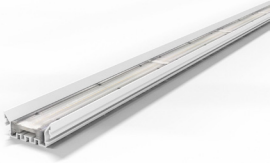

Product Diffusers

Lense

Product Accessories