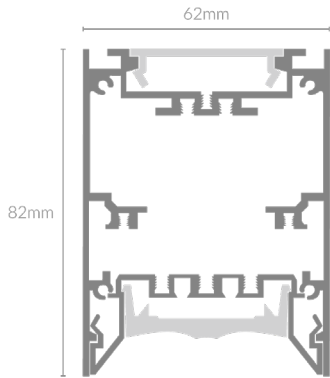

# FEYZ LENS DIRECT/INDIRECT 6282 SPLIT BEAM

## Specifications

Mounting	Suspension Mounted	Accessories	Canopy Kit, Surface Mount Clip, Suspension Kit, Straight Connector, 90° Connector
Wattage	22W/32W/45W/57W/67W/78W/90W	Lifetime	50000 hours
Voltage	240V	Control Gear	Non-Dimmable/1-10V/DALI
Dimensions	(W) 62mm x (H) 82mm	Warranty	5 years
Length	576/856/1136/1416/1696/1976/2256mm		
Finish	Black/White		
CCT	3000K/4000K		
Beam Angle	Split Beam		
Material	Aluminum		
Driver	Inbuilt		
Diffuser	Lenze		
IP Rating	IP40		
UGR	<22		
Luminous Flux	Up-110lm/W, Down-110lm/W		
CRI	>83+ / >92+		
Colour Deviation	<3 SDCM		