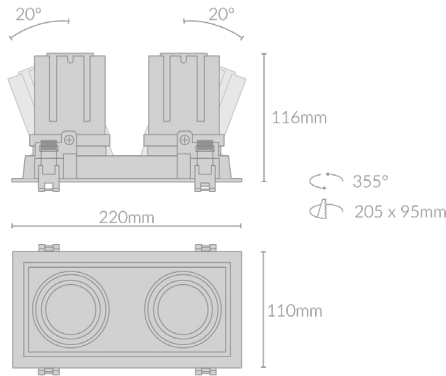

MODO SPOT LIGHT TWO S110

Specifications

Mounting	Recessed Mounting
Wattage	2 x 24W
Dimensions	(L) 175mm x (W) 90mm x (H) 116mm Cut Out - 205 x 95mm
Finish	Black/White
Inner Trim Finish	
CCT	2700K/3000K/3500K/4000K
Beam Angle	$15^\circ/24^\circ/38^\circ/55^\circ$
Material	Aluminum
Driver	Remote
IP Rating	IP20
UGR	<19
Luminous Flux	4080lm
CRI	>92+
Accessories	
Colour Deviation	<2 SDCM
Lifetime	50,000 hours

Adjustability	
Control Gear	TRIAC, DALI
Warranty	5 years

Product Code

Example:	MODO.SLOT110.2X24.BLK.27.15.TRIAC				
Product	Wattage	Finish	CCT	Beam Angle	Control Gear
MODO.SLOT110	2X24(W)	BLK (Black) WHT (White)	27 (00K) 30 (00K) 35 (00K) 40 (00K)	15 (°) 24 (°) 38 (°) 55 (°)	TRIAC (TRIAC) DALI (DALI)