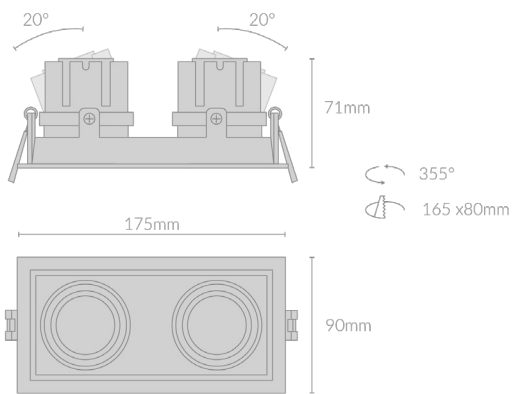

MODO SPOT LIGHT TWO S90

Specifications

| | |
|-------------------|---|
| Mounting | Recessed Mounting |
| Wattage | 2 x 9W, 2 x 15W |
| Dimensions | (L) 175mm x (W) 90mm x (H) 37mm Cut Out - 165 x 80mm |
| Finish | Black/White |
| Inner Trim Finish | |
| CCT | 2700K/3000K/3500K/4000K |
| Beam Angle | 15°/24°/38°/55° |
| Material | Aluminum |
| Driver | Remote |
| IP Rating | IP20 |
| UGR | <19 |
| Luminous Flux | 1530/2550lm |
| CRI | >92+ |
| Accessories | |
| Colour Deviation | <2 SDCM |
| Lifetime | 50,000 hours |

| | |
|---------------|-------------|
| Adjustability | |
| Control Gear | TRIAC, DALI |
| Warranty | 5 years |

Product Code

Example:
Product
MODO.SLOT90

MODO.SLOT90.2X9.BLK.27.15.TRIAC

Wattage
2X9(W)
2X15(W)

Finish
BLK (Black)
WHT (White)

CCT
27 (00K)
30 (00K)
35 (00K)
40 (00K)

Beam Angle
15 (°)
24 (°)
38 (°)
55 (°)

Control Gear
TRIAC (TRIAC)
DALI (DALI)