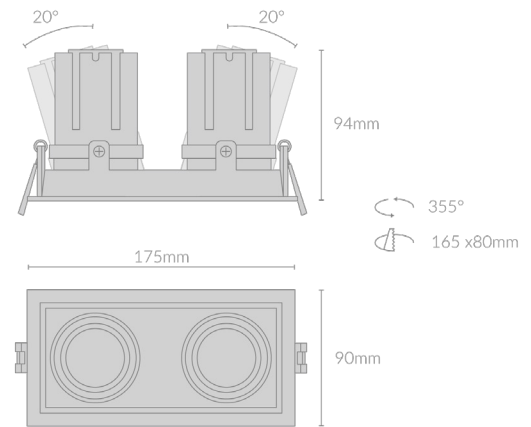

MODO SPOT LIGHT TWO S90

Specifications

| | |
|-------------------|---|
| Mounting | Recessed Mounting |
| Wattage | 2 x 9W, 2 x 15W |
| Dimensions | (L) 175mm x (W) 90mm x (H) 37mm Cut Out - 165 x 80mm |
| Finish | Black/White |
| Inner Trim Finish | |
| CCT | 2700K/3000K/3500K/4000K |
| Beam Angle | 15°/24°/38°/55° |
| Material | Aluminum |
| Driver | Remote |
| IP Rating | IP20 |
| UGR | <19 |
| Luminous Flux | 1530/2550lm |
| CRI | >92+ |
| Accessories | |
| Colour Deviation | <2 SDCM |
| Lifetime | 50,000 hours |

| | |
|---------------|-------------|
| Adjustability | |
| Control Gear | TRIAC, DALI |
| Warranty | 5 years |

Product Code

Example:
Product
MODO.SLOT90

MODO.SLOT90.2X9.BLK.27.15.TRIAC

Wattage
2X9(W)
2X15(W)

Finish
BLK (Black)
WHT (White)

CCT
27 (00K)
30 (00K)
35 (00K)
40 (00K)

Beam Angle
15 (°)
24 (°)
38 (°)
55 (°)

Control Gear
TRIAC (TRIAC)
DALI (DALI)