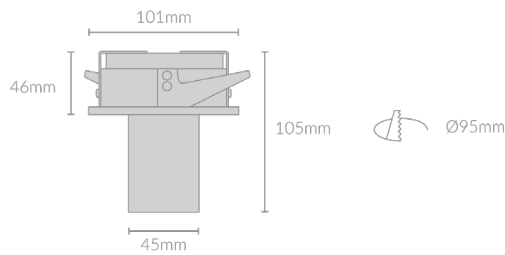

## Specifications

Mounting	Recessed Mounting
Wattage	7W
Voltage	240V
Dimensions	(D) Ø101mm x (L) 105mm Cut Out - (D) Ø95mm
Finish	Black/White
Inner Trim Finish	Black/White
CCT	2700K/3000K/3500K/4000K
Beam Angle	15°/24°/36°
Material	Aluminum
Driver	Remote
IP Rating	IP20
UGR	<19
Luminous Flux	595lm
CRI	>92+
Colour Deviation	<2 SDCM
Lifetime	50,000 hours

# Product Code

Example - YOOB.RO101.7.BLK.BLK.27.15.TRIAC

Product	Wattage	Finish	Inner Trim	CCT	Beam Angle	Control Gear
YOOB.RO101	7(W)	BLK (Black) WHT (White)	BLK (Black) WHT (White)	27 (00K) 30 (00K) 35 (00K) 40 (00K)	15(°) 24(°) 36(°)	TRIAC (TRIAC)