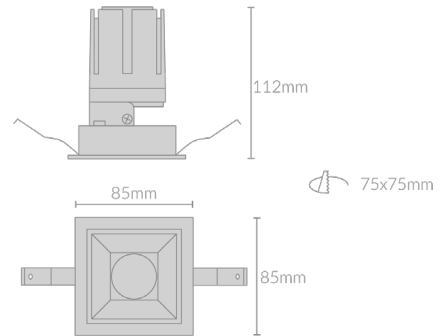

MODO ANTI-GLARE FIXED S85

Specifications

Mounting	Recessed/Plaster Recessed Mounting	Colour Deviation	<2 SDCM
Wattage	9W, 15W	Lifetime	50,000 hours
Voltage	240V	Adjustability	
Dimensions	(W) 85mm x (L) 85mm x (H) 89/112mm Cut Out - 75 x 75mm	Control Gear	TRIAC, DALI
Finish	Black/White	Warranty	5 years
Inner Trim Finish	Anthracite/Matte Silver/Matte White/Chrome/ Matte Black/Matte Gold/Custom		
CCT	2700K/3000K/3500K/4000K		
Beam Angle	15°/24°/38°/50°		
Material	Aluminum		
Driver	Remote		
IP Rating	IP20		
UGR	<19		
Luminous Flux	765/1275lm		
CRI	>92+		
Accessories	Honeycomb Lens, Soft Lens		

Product Accessories

Honeycomb Lens

Soft Lens

Product Code

Example: MODO.AGFS085.9.BLK.ATH.27.15.HCMB.TRIAC

Product	Wattage	Finish	Inner Trim	CCT	Beam Angle	Accessories	Control Gear
MODO.AGFS085	9(W)	BLK (Black)	ATH (Anthracite)	27 (00K)	15(°)	HCMB (Honeycomb Lens)	TRIAC (TRIAC)
	15(W)	WHT (White)	MSV (Matte Silver)	30 (00K)	24(°)	SFSL (Soft Lens)	DALI (DALI)
			MWH (Matte White)	35 (00K)	38(°)		
			CHM (Chrome)	40 (00K)	50(°)		
			MBK (Matte Black)				
			MGD (Matte Gold)				
			CTM (Custom)				