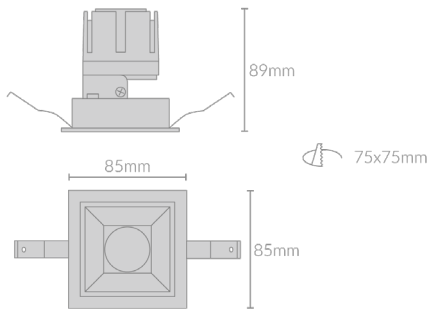

MODO ANTI-GLARE FIXED S85

Specifications

Mounting	Recessed/Plaster Recessed Mounting	Colour Deviation	<2 SDCM
Wattage	9W, 15W	Lifetime	50,000 hours
Voltage	240V	Adjustability	
Dimensions	(W) 85mm x (L) 85mm x (H) 89/112mm Cut Out - 75 x 75mm	Control Gear	TRIAC, DALI
Finish	Black/White	Warranty	5 years
Inner Trim Finish	Anthracite/Matte Silver/Matte White/Chrome/ Matte Black/Matte Gold/Custom		
CCT	2700K/3000K/3500K/4000K		
Beam Angle	15°/24°/38°/50°		
Material	Aluminum		
Driver	Remote		
IP Rating	IP20		
UGR	<19		
Luminous Flux	765/1275lm		
CRI	>92+		
Accessories	Honeycomb Lens, Soft Lens		

Product Accessories

Honeycomb Lens

Soft Lens

Product Code

Example: MODO.AGFS085.9.BLK.ATH.27.15.HCMB.TRIAC

Product	Wattage	Finish	Inner Trim	CCT	Beam Angle	Accessories	Control Gear
MODO.AGFS085	9(W)	BLK (Black)	ATH (Anthracite)	27 (00K)	15(°)	HCMB (Honeycomb Lens)	TRIAC (TRIAC)
	15(W)	WHT (White)	MSV (Matte Silver)	30 (00K)	24(°)	SFSL (Soft Lens)	DALI (DALI)
			MWH (Matte White)	35 (00K)	38(°)		
			CHM (Chrome)	40 (00K)	50(°)		
			MBK (Matte Black)				
			MGD (Matte Gold)				
			CTM (Custom)				