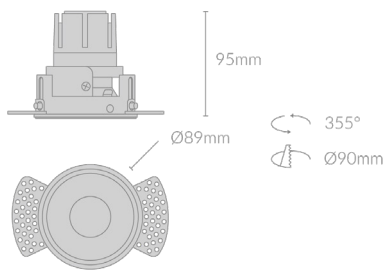

# MODO ANTI-GLARE TRIMLESS FIXED R105

## Specifications

Mounting	Plaster Recessed Mounting
Wattage	9W, 15W
Voltage	240V
Dimensions	(D) Ø89mm x (H) 95mm/118mm Cut Out - Ø90mm
Finish	Black/White
Inner Trim Finish	Anthracite/Matte Silver/Matte White/Chrome/ Matte Black/Matte Gold/Custom
CCT	2700K/3000K/3500K/4000K
Beam Angle	15°/24°/38°/50°
Material	Aluminum
Driver	Remote
IP Rating	IP20
UGR	<16
Luminous Flux	765/1275lm
CRI	>92+
Accessories	Honeycomb Lens, Soft Lens

## Product Code

Example: MODO.AGTFR105.9.BLK.ATH.27.15.HCMB.TRIAC

Product	Wattage	Finish	Inner Trim	CCT	Beam Angle	Accessories	Control Gear
MODO.AGTFR105	9(W)	BLK (Black)	ATH (Anthracite)	27 (00K)	15(°)	HCMB (Honeycomb Lens)	TRIAC (TRIAC)
	15(W)	WHT (White)	MSV (Matte Silver)	30 (00K)	24(°)	SFSL (Soft Lens)	DALI (DALI)
			MWH (Matte White)	35 (00K)	38(°)		
			CHM (Chrome)	40 (00K)	50(°)		
			MBK (Matte Black)				
			MGD (Matte Gold)				
			CTM (Custom)				