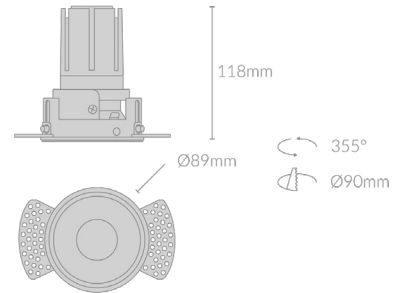

# MODO ANTI-GLARE TRIMLESS FIXED R105

## Specifications

Mounting	Plaster Recessed Mounting
Wattage	9W, 15W
Voltage	240V
Dimensions	(D) Ø89mm x (H) 95mm/118mm Cut Out - Ø90mm
Finish	Black/White
Inner Trim Finish	Anthracite/Matte Silver/Matte White/Chrome/ Matte Black/Matte Gold/Custom
CCT	2700K/3000K/3500K/4000K
Beam Angle	15°/24°/38°/50°
Material	Aluminum
Driver	Remote
IP Rating	IP20
UGR	<16
Luminous Flux	765/1275lm
CRI	>92+
Accessories	Honeycomb Lens, Soft Lens