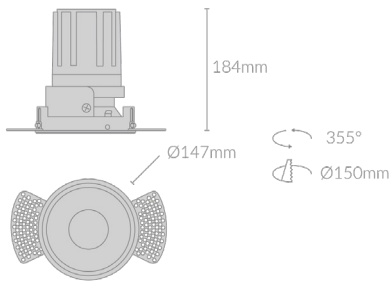

MODO ANTI-GLARE TRIMLESS FIXED R165

Specifications

Mounting	Plaster Recessed Mounting	Colour Deviation	<2 SDCM
Wattage	42W	Lifetime	50,000 hours
Voltage	240V	Adjustability	
Dimensions	(D) Ø147mm x (H) 184mm Cut Out - Ø150mm	Control Gear	TRIAC, DALI
Finish	Black/White	Warranty	5 years
Inner Trim Finish	Anthracite/Matte Silver/Matte White/Chrome/ Matte Black/Matte Gold/Custom		
CCT	2700K/3000K/3500K/4000K		
Beam Angle	15°/24°/38°/50°		
Material	Aluminum		
Driver	Remote		
IP Rating	IP20		
UGR	<19		
Luminous Flux	3570lm		
CRI	>92+		
Accessories	Honeycomb Lense, Soft Lense		

Product Accessories

Honeycomb Lens

Soft Lens

Product Code

Example: MODO.AGTFR165.42.BLK.ATH.27.15.HCMB.TRIAC

Product	Wattage	Finish	Inner Trim	CCT	Beam Angle	Accessories	Control Gear
MODO.AGTFR165	42(W)	BLK (Black) WHT (White)	ATH (Anthracite) MSV (Matte Silver) MWH (Matte White) CHM (Chrome) MBK (Matte Black) MGD (Matte Gold) CTM (Custom)	27 (00K) 30 (00K) 35 (00K) 40 (00K)	15(°) 24(°) 38(°) 50(°)	HCMB (Honeycomb Lens) SFLS (Soft Lens)	TRIAC (TRIAC) DALI (DALI)