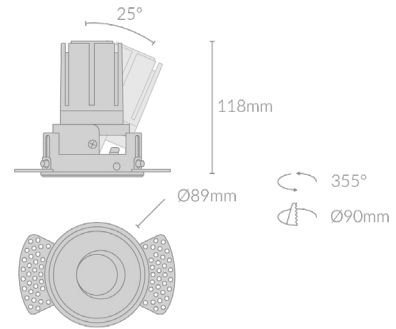

MODO ANTI-GLARE TRIMLESS TILT R105

Specifications

Mounting	Plaster Recessed Mounting
Wattage	9W, 15W
Voltage	240V
Dimensions	(D) Ø89mm x (H) 95mm/118mm Cut Out - Ø90mm
Finish	Black/White
Inner Trim Finish	Anthracite/Matte Silver/Matte White/Chrome/ Matte Black/Matte Gold/Custom
CCT	2700K/3000K/3500K/4000K
Beam Angle	15°/24°/38°/50°
Material	Aluminum
Driver	Remote
IP Rating	IP20
UGR	<16
Luminous Flux	765/1275lm
CRI	>92+
Accessories	Honeycomb Lens, Soft Lens

Colour Deviation	<2 SDCM
Lifetime	50,000 hours
Adjustability	
Control Gear	TRIAC, DALI
Warranty	5 years

Product Accessories

Honeycomb Lens

Soft Lens

Product Code

Example: MODO.AGTTR105.9.BLK.ATH.27.15.HCMB.TRIAC

Product	Wattage	Finish	Inner Trim	CCT	Beam Angle	Accessories	Control Gear
MODO.AGTTR105	9(W)	BLK (Black)	ATH (Anthracite)	27 (00K)	15(°)	HCMB (Honeycomb Lens)	TRIAC (TRIAC)
	15(W)	WHT (White)	MSV (Matte Silver)	30 (00K)	24(°)	SFSL (Soft Lens)	DALI (DALI)
			MWH (Matte White)	35 (00K)	38(°)		
			CHM (Chrome)	40 (00K)	50(°)		
			MBK (Matte Black)				
			MGD (Matte Gold)				
			CTM (Custom)				