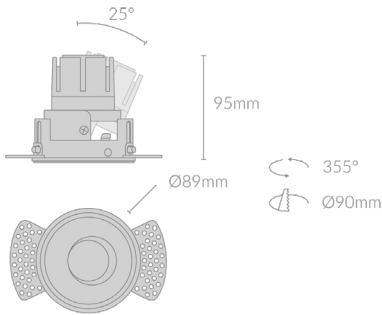

MODO ANTI-GLARE TRIMLESS TILT R105

Specifications

Mounting	Plaster Recessed Mounting
Wattage	9W, 15W
Voltage	240V
Dimensions	(D) Ø89mm x (H) 95mm/118mm Cut Out - Ø90mm
Finish	Black/White
Inner Trim Finish	Anthracite/Matte Silver/Matte White/Chrome/ Matte Black/Matte Gold/Custom
CCT	2700K/3000K/3500K/4000K
Beam Angle	15°/24°/38°/50°
Material	Aluminum
Driver	Remote
IP Rating	IP20
UGR	<16
Luminous Flux	765/1275lm
CRI	>92+
Accessories	Honeycomb Lens, Soft Lens

Colour Deviation	<2 SDCM
Lifetime	50,000 hours
Adjustability	
Control Gear	TRIAC, DALI
Warranty	5 years

Product Accessories

Honeycomb Lens

Soft Lens

Product Code

Example: MODO.AGTTR105.9.BLK.ATH.27.15.HCMB.TRIAC

Product	Wattage	Finish	Inner Trim	CCT	Beam Angle	Accessories	Control Gear
MODO.AGTTR105	9(W)	BLK (Black)	ATH (Anthracite)	27 (00K)	15(°)	HCMB (Honeycomb Lens)	TRIAC (TRIAC)
	15(W)	WHT (White)	MSV (Matte Silver)	30 (00K)	24(°)	SFSL (Soft Lens)	DALI (DALI)
			MWH (Matte White)	35 (00K)	38(°)		
			CHM (Chrome)	40 (00K)	50(°)		
			MBK (Matte Black)				
			MGD (Matte Gold)				
			CTM (Custom)				