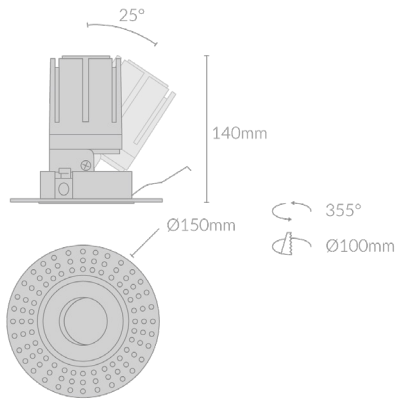

# MODO ANTI-GLARE TRIMLESS TILT R115

## Specifications

Mounting	Plaster Recessed Mounting
Wattage	24W
Voltage	240V
Dimensions	(D) Ø150mm x (H) 140mm Cut Out - Ø100mm
Finish	Black/White
Inner Trim Finish	Anthracite/Matte Silver/Matte White/Chrome/ Matte Black/Matte Gold/Custom
CCT	2700K/3000K/3500K/4000K
Beam Angle	15°/24°/38°/50°
Material	Aluminum
Driver	Remote
IP Rating	IP20
UGR	<19
Luminous Flux	2040lm
CRI	>92+
Accessories	Honeycomb Lense, Soft Lense

## Product Code

Example: MODO.AGTTR115.24.BLK.ATH.27.15.HCMB.TRIAC

Product	Wattage	Finish	Inner Trim	CCT	Beam Angle	Accessories	Control Gear
MODO.AGTTR115	24(W)	BLK (Black) WHT (White)	ATH (Anthracite) MSV (Matte Silver) MWH (Matte White) CHM (Chrome) MBK (Matte Black) MGD (Matte Gold) CTM (Custom)	27 (00K) 30 (00K) 35 (00K) 40 (00K)	15(°) 24(°) 38(°) 50(°)	HCMB (Honeycomb Lens) SFLS (Soft Lens)	TRIAC (TRIAC) DALI (DALI)