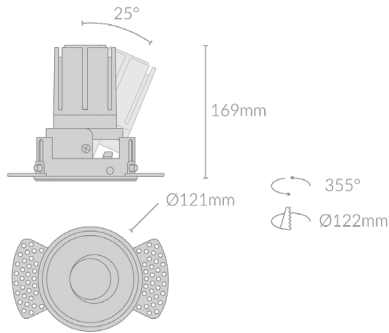

MODO ANTI-GLARE TRIMLESS TILT R140

Specifications

Mounting	Plaster Recessed Mounting	Colour Deviation	<2 SDCM
Wattage	33W	Lifetime	50,000 hours
Voltage	240V	Adjustability	
Dimensions	(D) Ø121mm x (H) 169mm Cut Out - Ø122mm	Control Gear	TRIAC, DALI
Finish	Black/White	Warranty	5 years
Inner Trim Finish	Anthracite/Matte Silver/Matte White/Chrome/ Matte Black/Matte Gold/Custom		
CCT	2700K/3000K/3500K/4000K		
Beam Angle	15°/24°/38°/50°		
Material	Aluminum		
Driver	Remote		
IP Rating	IP20		
UGR	<19		
Luminous Flux	2805lm		
CRI	>92+		
Accessories	Honeycomb Lense, Soft Lense		

Product Accessories

Honeycomb Lens

Soft Lens

Product Code

Example: MODO.AGTTR140.33.BLK.ATH.27.15.HCMB.TRIAC

Product	Wattage	Finish	Inner Trim	CCT	Beam Angle	Accessories	Control Gear
MODO.AGTTR140	33(W)	BLK (Black) WHT (White)	ATH (Anthracite) MSV (Matte Silver) MWH (Matte White) CHM (Chrome) MBK (Matte Black) MGD (Matte Gold) CTM (Custom)	27 (00K) 30 (00K) 35 (00K) 40 (00K)	15(°) 24(°) 38(°) 50(°)	HCMB (Honeycomb Lens) SFLS (Soft Lens)	TRIAC (TRIAC) DALI (DALI)