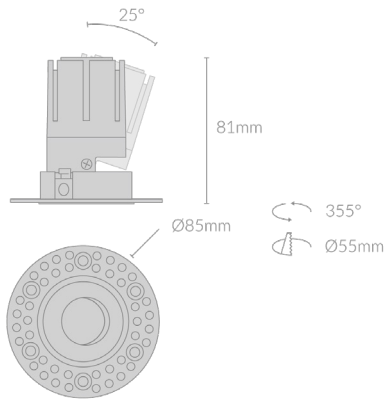

MODO ANTI-GLARE TRIMLESS TILT R62

Specifications

Mounting	Trimless Recessed Mounting	Colour Deviation	<2 SDCM
Wattage	6W	Lifetime	50,000 hours
Voltage	240V	Adjustability	
Dimensions	(D) Ø85mm x (H) 81mm Cut Out - Ø55mm	Control Gear	TRIAC, DALI
Finish	Black/White	Warranty	5 years
Inner Trim Finish	Anthracite/Matte Silver/Matte White/Chrome/ Matte Black/Matte Gold/Custom		
CCT	2700K/3000K/3500K/4000K		
Beam Angle	15°/24°/38°		
Material	Aluminum		
Driver	Remote		
IP Rating	IP20		
UGR	<19		
Luminous Flux	510lm		
CRI	>92+		
Accessories	Honeycomb Lense, Soft Lense		

Product Accessories

Honeycomb Lens

Soft Lens

Product Code

Example: MODO.AGTTR062.6.BLK.ATH.27.15.HCMB.TRIAC

Product	Wattage	Finish	Inner Trim	CCT	Beam Angle	Accessories	Control Gear
MODO.AGTTR062	6(W)	BLK (Black) WHT (White)	ATH (Anthracite) MSV (Matte Silver) MWH (Matte White) CHM (Chrome) MBK (Matte Black) MGD (Matte Gold) CTM (Custom)	27 (00K) 30 (00K) 35 (00K) 40 (00K)	15(°) 24(°) 38(°)	HCMB (Honeycomb Lens) SFLS (Soft Lens)	TRIAC (TRIAC) DALI (DALI)