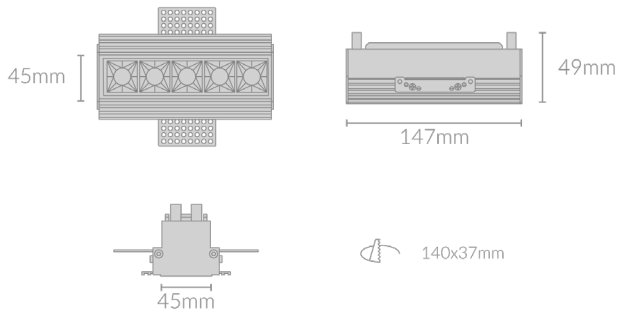

DOT PLASTER RECESSED 147

Specifications

Mounting	Plaster Recessed Mounting	Colour Deviation	<2 SDCM
Wattage	10W	Lifetime	50,000 hours
Voltage	240V	Adjustability	
Dimensions	(L) 147mm x (W) 45mm (H) 49mm Cut Out - (L) 140mm x (W) 37mm	Control Gear	TRIAC, DALI
Finish	Black/White	Warranty	5 years
Inner Trim Finish	Black		
CCT	2700K/3000K/3500K/4000K		
Beam Angle	10°/15°/30°/45°		
Material	Aluminum		
Driver	Remote		
IP Rating	IP23		
UGR	<19		
Luminous Flux	650lm		
CRI	>92+		
Accessories	Frosted Filter, Clear Filter, Vertical Filter, Woven Filter		

Product Accessories

Frosted Filter	Clear Filter	Vertical Filter	Woven Filter
			

Product Code

Example - DOT.PR147.10.BLK.BLK.27.10.FRFL.TRIAC

Product	Wattage	Finish	Inner Trim	CCT	Beam Angle	Accessories	Control Gear
DOT.PR145	10(W)	BLK (Black) WHT (White)	BLK (Black)	27 (00K) 30 (00K) 35 (00K) 40 (00K)	10(°) 15(°) 30(°) 45(°)	FRFL (Frosted Filter) CLFL (Clear Filter) VRFL (Vertical Filter) WVFL (Woven Filter)	TRIAC (TRIAC) DALI (DALI)