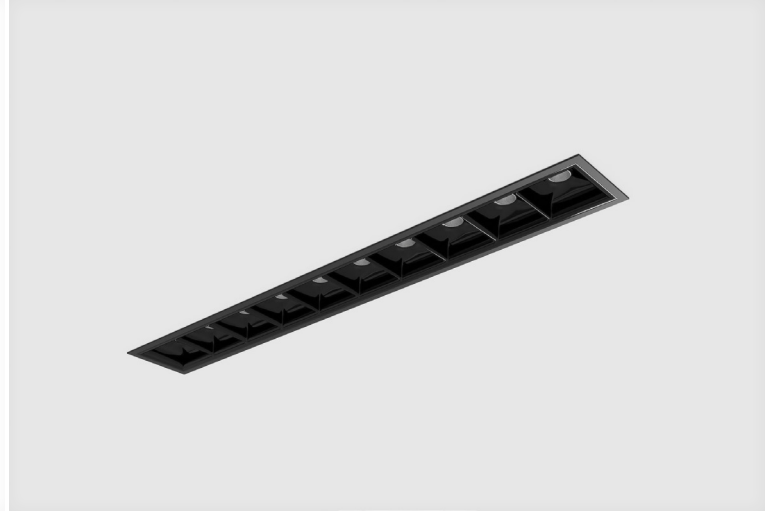

DOT RECESSED 280

Specifications

Mounting	Recessed Mounting
Wattage	20W
Voltage	240V
Dimensions	(L) 280mm x (W) 45mm (H) 49mm Cut Out - (L) 273mm x (W) 37mm
Finish	Black/White
Inner Trim Finish	Black
CCT	2700K/3000K/3500K/4000K
Beam Angle	10°/15°/30°/45°
Material	Aluminum
Driver	Remote
IP Rating	IP23
UGR	<19
Luminous Flux	1350lm
CRI	>92+
Accessories	Frosted Filter, Clear Filter, Vertical Filter, Woven Filter

Colour Deviation	<2 SDCM
Lifetime	50,000 hours
Adjustability	
Control Gear	TRIAC, DALI
Warranty	5 years

Product Accessories

Frosted Filter

Clear Filter

Vertical Filter

Woven Filter

Product Code

Example - DOT.R280.20.BLK.BLK.27.10.FRFL.TRIAC

Product	Wattage	Finish	Inner Trim	CCT	Beam Angle	Accessories	Control Gear
DOT.R280	20(W)	BLK (Black) WHT (White)	BLK (Black)	27 (00K) 30 (00K) 35 (00K) 40 (00K)	10(°) 15(°) 30(°) 45(°)	FRFL (Frosted Filter) CLFL (Clear Filter) VRFL (Vertical Filter) WVFL (Woven Filter)	TRIAC (TRIAC) DALI (DALI)