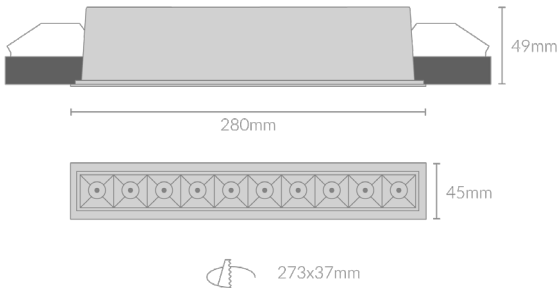

DOT RECESSED 280

Specifications

Mounting	Recessed Mounting
Wattage	20W
Voltage	240V
Dimensions	(L) 280mm x (W) 45mm (H) 49mm Cut Out - (L) 273mm x (W) 37mm
Finish	Black/White
Inner Trim Finish	Black
CCT	2700K/3000K/3500K/4000K
Beam Angle	10°/15°/30°/45°
Material	Aluminum
Driver	Remote
IP Rating	IP23
UGR	<19
Luminous Flux	1350lm
CRI	>92+
Accessories	Frosted Filter, Clear Filter, Vertical Filter, Woven Filter

Colour Deviation	<2 SDCM
Lifetime	50,000 hours
Adjustability	
Control Gear	TRIAC, DALI
Warranty	5 years

Product Accessories

Frosted Filter

Clear Filter

Vertical Filter

Woven Filter

Product Code

Example - DOT.R280.20.BLK.BLK.27.10.FRFL.TRIAC

Product	Wattage	Finish	Inner Trim	CCT	Beam Angle	Accessories	Control Gear
DOT.R280	20(W)	BLK (Black) WHT (White)	BLK (Black)	27 (00K) 30 (00K) 35 (00K) 40 (00K)	10(°) 15(°) 30(°) 45(°)	FRFL (Frosted Filter) CLFL (Clear Filter) VRFL (Vertical Filter) WVFL (Woven Filter)	TRIAC (TRIAC) DALI (DALI)