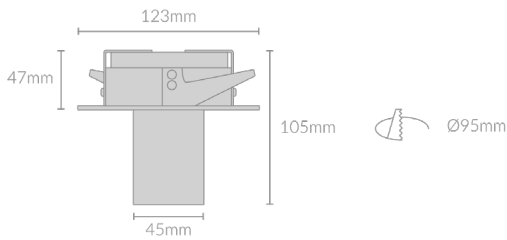

YOOB PLASTER RECESSED ONE 123

Specifications

Mounting	Plaster Recessed Mounting
Wattage	7W
Voltage	240V
Dimensions	(D) Ø123mm x (L) 105mm Cut Out - (D) Ø95mm
Finish	Black/White
Inner Trim Finish	Black/White
CCT	2700K/3000K/3500K/4000K
Beam Angle	15°/24°/36°
Material	Aluminum
Driver	Remote
IP Rating	IP20
UGR	<19
Luminous Flux	595lm
CRI	>92+
Colour Deviation	<2 SDCM
Lifetime	50,000 hours

Adjustability	
Control Gear	TRIAC
Warranty	5 years

Product Code

Example - YOOB.PRO123.7.BLK.BLK.27.15.TRIAC

Product	Wattage	Finish	Inner Trim	CCT	Beam Angle	Control Gear
YOOB.PRO123	7(W)	BLK (Black) WHT (White)	BLK (Black) WHT (White)	27 (00K) 30 (00K) 35 (00K) 40 (00K)	15(°) 24(°) 36(°)	TRIAC (TRIAC)