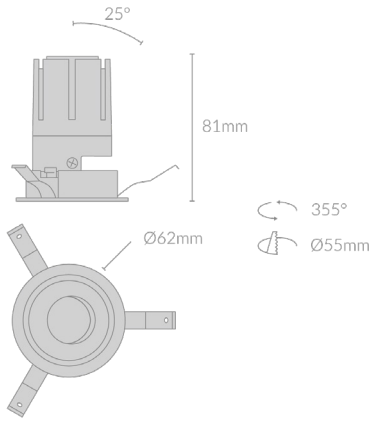

## Specifications

Mounting	Recessed Mounting
Wattage	6W
Voltage	240V
Dimensions	(D) Ø62mm x (H) 81mm Cut Out - Ø55mm
Finish	Black/White
Inner Trim Finish	Anthracite/Matte Silver/Matte White/Chrome/ Matte Black/Matte Gold/Custom
CCT	2700K/3000K/3500K/4000K
Beam Angle	15°/24°/38°
Material	Aluminum
Driver	Remote
IP Rating	IP20
UGR	<19
Luminous Flux	510lm
CRI	>92+
Accessories	Honeycomb Lense, Soft Lense

# Product Code

Example: MODO.AGFR062.6.BLK.ATH.27.15.HCMB.TRIAC

Product	Wattage	Finish	Inner Trim	CCT	Beam Angle	Accessories	Control Gear
MODO.AGFR062	6(W)	BLK (Black) WHT (White)	ATH (Anthracite) MSV (Matte Silver) MWH (Matte White) CHM (Chrome) MBK (Matte Black) MGD (Matte Gold) CTM (Custom)	27 (00K) 30 (00K) 35 (00K) 40 (00K)	15(°) 24(°) 38(°)	HCMB (Honeycomb Lens) SFLS (Soft Lens)	TRIAC (TRIAC) DALI (DALI)