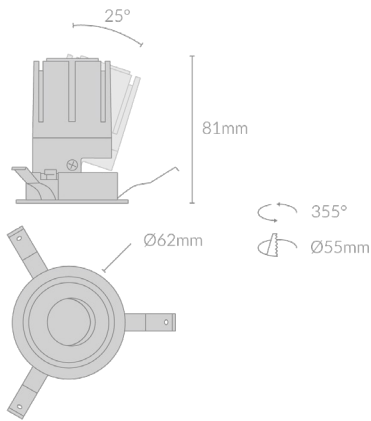

## Specifications

Mounting	Recessed Mounting	Colour Deviation	<2 SDCM
Wattage	6W	Lifetime	50,000 hours
Voltage	240V	Adjustability	
Dimensions	(D) Ø62mm x (H) 81mm Cut Out - Ø55mm	Control Gear	TRIAC, DALI
Finish	Black/White	Warranty	5 years
Inner Trim Finish	Anthracite/Matte Silver/Matte White/Chrome/ Matte Black/Matte Gold/Custom		
CCT	2700K/3000K/3500K/4000K		
Beam Angle	15°/24°/38°		
Material	Aluminum		
Driver	Remote		
IP Rating	IP20		
UGR	<19		
Luminous Flux	510lm		
CRI	>92+		
Accessories	Honeycomb Lense, Soft Lense		

# Product Code

Example: MODO.AGTR062.6.BLK.ATH.27.15.HCMB.TRIAC

Product	Wattage	Finish	Inner Trim	CCT	Beam Angle	Accessories	Control Gear
MODO.AGTR062	6(W)	BLK (Black) WHT (White)	ATH (Anthracite) MSV (Matte Silver) MWH (Matte White) CHM (Chrome) MBK (Matte Black) MGD (Matte Gold) CTM (Custom)	27 (00K) 30 (00K) 35 (00K) 40 (00K)	15(°) 24(°) 38(°)	HCMB (Honeycomb Lens) SFLS (Soft Lens)	TRIAC (TRIAC) DALI (DALI)