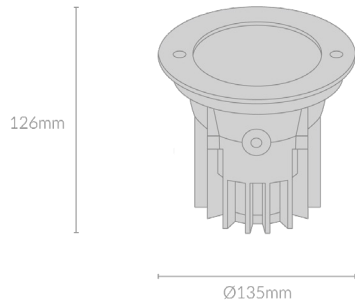

OUTDOOR

AME ADJUSTABLE UPLIGHT 135

Specifications

Mounting	Recessed Mounted	Control Gear	Non-dimmable, 1-10V Dimming, DALI
Wattage	8W	Warranty	5 years
Voltage	DC24V		
Dimensions	(D) Ø135mm x (H) 126mm		
Cut Out Diameter	Ø125mm		
Finish	Stainless Steel		
CCT	3000K/4000K		
Beam Angle	10°/15°/20°/36°		
Material	Stainless Steel 316 & Aluminium Body		
Driver	Remote		
IP Rating	IP67		
IK Rating	IK09		
Luminous Flux	500lm		
CRI	>92+		
Colour Deviation	<3 SDCM		
Lifetime	50,000 hours		
Accessories	Honeycomb, Gimble Tool		

Product Accessories

Honeycomb Lense

Gimble Tool

Mounting Sleeve

(W) 160 x (H) 160 x (L) 172mm

Product Code

Example - AME.AU135.8.SSL.30.10.HCMB.NDM

Product	Wattage	Finish	CCT	Beam Angle	Accessories	Control Gear
AME.AU135	8(W)	SSL (Stainless Steel)	30 (00K) 40 (00K)	10(°) 15(°) 20(°) 36(°)	HCMB (Honeycomb Lense) GMBT (Gimble Tool)	NDM (Non-dimmable) 1-10V (1-10V Dimming) DALI (DALI)