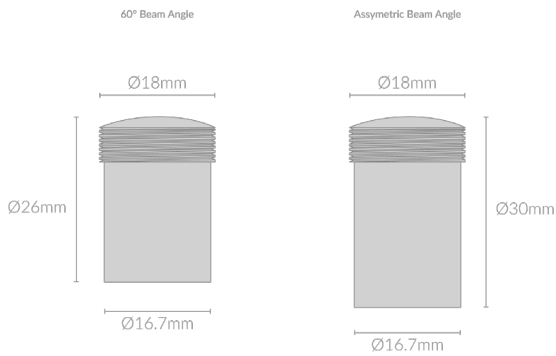

OUTDOOR

RAL ROUND SPOT 18

Specifications

Mounting	Recessed Handrail Mounted
Wattage	1.2W
Voltage	DC24V
Dimensions	(D) ØM18mm x (H) 26/30mm
Cut Out Diameter	Ø18mm
Suitable Locations	Ø38-100mm Handrail Wall Thickness >1.5mm
Finish	Stainless Steel
CCT	3000K/4000K
Beam Angle	60°, Assymetric
Material	Stainless Steel
Driver	Remote
IP Rating	IP67
IK Rating	IK09
Luminous Flux	140lm
CRI	>83+
Colour Deviation	<3 SDCM
Lifetime	50,000 hours

Accessories	
Control Gear	Non-dimmable, 1-10V Dimming, DALI
Warranty	5 years

Product Code

Example - RAL.RS18.1-2.SSL.30.60.NDM

Product

Wattage

Finish

CCT

Beam Angle