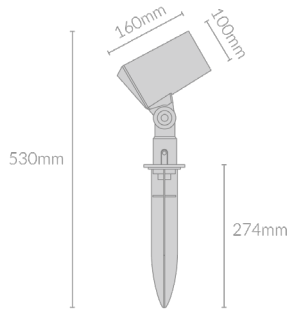

## Specifications

Mounting	Surface/Spike/Tree/Wall/Pole Mounted
Wattage	20W
Voltage	DC24V
Dimensions	(D) Ø100mm x (L) 160mm x (H) 530mm
Finish	Black
CCT	3000K/4000K
Beam Angle	10°/25°/50°/56°/10*60°/20*30°
Material	Aluminium
Driver	Remote
IP Rating	IP66
IK Rating	IK05
Luminous Flux	1560lm
CRI	>90+
Colour Deviation	<3 SDCM
Lifetime	50,000 hours
Accessories	Garden Spike, Tree Mount Strap, Wall Mount Surface Extension Post, Spiked Extension Post

## Product Code

Example - VERV.SP100.20.BLK.30.10.GSPK.NDM

Product	Wattage	Finish	CCT	Beam Angle	Accessories	Control Gear
VERV.SP100	20(W)	BLK (Black)	30 (00K) 40 (00K)	10 (°) 25 (°) 40 (°) 56 (°) 10-60 (°) 20-30 (°)	GSPK (Garden Spike) TRMS (Tree Mount Strap) WLMT (Wall Mount) SFEP300 (300mm Surface Extension Post) SFEP500 (500mm Surface Extension Post) SFEP800 (800mm Surface Extension Post) SFEP1000 (1000mm Surface Extension Post) SKEP300 (300mm Spiked Extension Post) SKEP500 (500mm Spiked Extension Post) SKEP800 (800mm Spiked Extension Post) SKEP1000 (1000mm Spiked Extension Post)	NDM (Non-dimmable) 1-10V (1-10V Dimming) DALI (DALI)