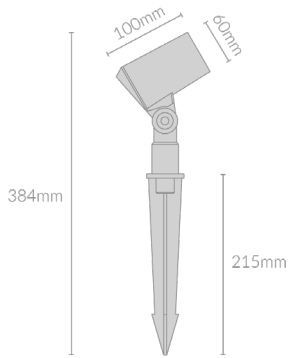

OUTDOOR

VERVE SPOT 60

Specifications

Mounting	Surface/Spike/Tree/Wall/Pole Mounted
Wattage	6W
Voltage	DC24V
Dimensions	(D) Ø60mm x (L) 100mm x (H) 384mm
Finish	Black
CCT	3000K/4000K
Beam Angle	10°/25°/50°/56°/10*60°/20*30°
Material	Aluminium
Driver	Remote
IP Rating	IP66
IK Rating	IK05
Luminous Flux	366lm
CRI	>90+
Colour Deviation	<3 SDCM
Lifetime	50,000 hours
Accessories	Garden Spike, Tree Mount Strap, Wall Mount Surface Extension Post, Spiked Extension Post

Control Gear	Non-dimmable, 1-10V Dimming, DALI
Warranty	5 years

Product Accessories

<p>Garden Spike</p> 	<p>Tree Mounted Strap</p> 	<p>Wall Mount</p> 	<p>Surface Extension Post</p>  <p>300/500/800/1000mm</p>
<p>Spiked Extension Post</p>  <p>300/500/800/1000mm</p>			

Product Code

Example - VERVE.SP60.6.BLK.30.10.GSPK.NDM

Product	Wattage	Finish	CCT	Beam Angle	Accessories	Control Gear
VERVE.SP60	6(W)	BLK (Black)	30 (00K) 40 (00K)	10 (°) 25 (°) 40 (°) 56 (°) 10-60 (°) 20-30 (°)	GSPK (Garden Spike) TRMS (Tree Mount Strap) WLMT (Wall Mount) SFEP300 (300mm Surface Extension Post) SFEP500 (500mm Surface Extension Post) SFEP800 (800mm Surface Extension Post) SFEP1000 (1000mm Surface Extension Post) SKEP300 (300mm Spiked Extension Post) SKEP500 (500mm Spiked Extension Post) SKEP800 (800mm Spiked Extension Post) SKEP1000 (1000mm Spiked Extension Post)	NDM (Non-dimmable) 1-10V (1-10V Dimming) DALI (DALI)