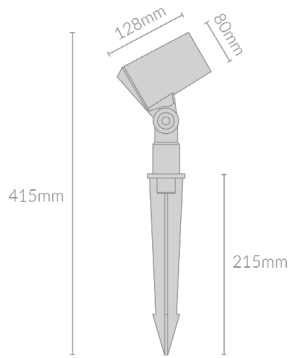

## Specifications

Mounting	Surface/Spike/Tree/Wall/Pole Mounted
Wattage	12W
Voltage	DC24V
Dimensions	(D) Ø80mm x (L) 128mm x (H) 415mm
Finish	Black
CCT	3000K/4000K
Beam Angle	10°/25°/50°/56°/10*60°/20*30°
Material	Aluminium
Driver	Remote
IP Rating	IP66
IK Rating	IK05
Luminous Flux	994lm
CRI	>90+
Colour Deviation	<3 SDCM
Lifetime	50,000 hours
Accessories	Garden Spike, Tree Mount Strap, Wall Mount Surface Extension Post, Spiked Extension Post

## Product Code

Example - VERV.SP80.12.BLK.30.10.GSPK.NDM

Product	Wattage	Finish	CCT	Beam Angle	Accessories	Control Gear
VERV.SP80	12(W)	BLK (Black)	30 (00K) 40 (00K)	10 (°) 25 (°) 40 (°) 56 (°) 10-60 (°) 20-30 (°)	GSPK (Garden Spike) TRMS (Tree Mount Strap) WLMT (Wall Mount) SFEP300 (300mm Surface Extension Post) SFEP500 (500mm Surface Extension Post) SFEP800 (800mm Surface Extension Post) SFEP1000 (1000mm Surface Extension Post) SKEP300 (300mm Spiked Extension Post) SKEP500 (500mm Spiked Extension Post) SKEP800 (800mm Spiked Extension Post) SKEP1000 (1000mm Spiked Extension Post)	NDM (Non-dimmable) 1-10V (1-10V Dimming) DALI (DALI)