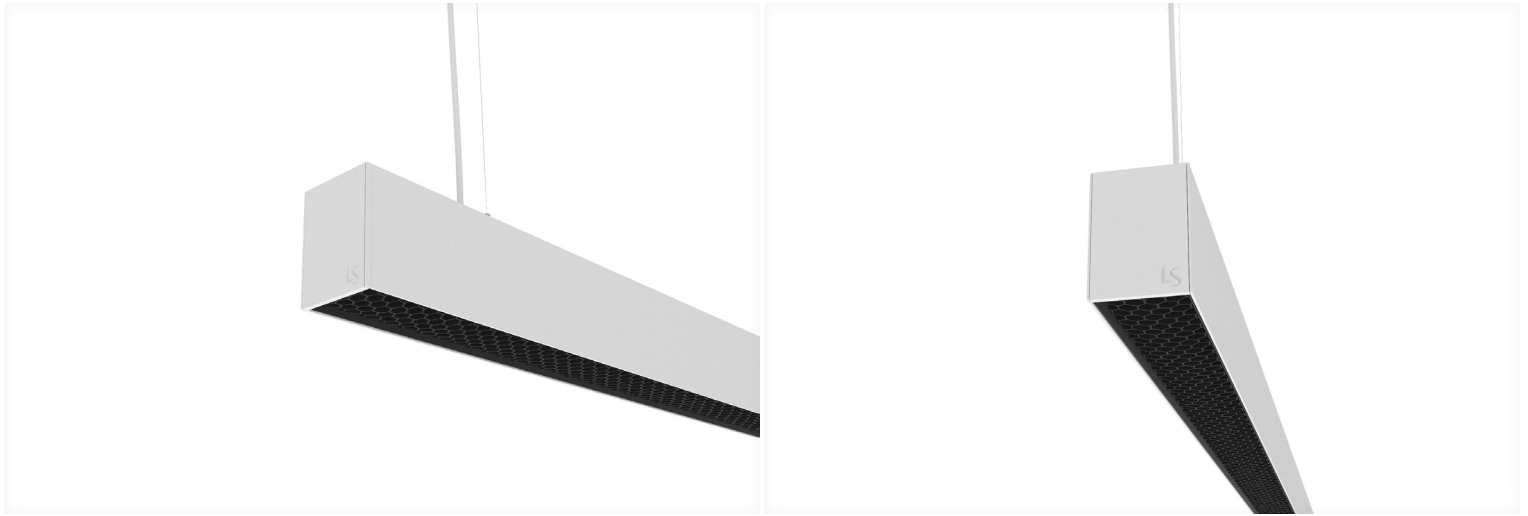

FEYZ HONEYCOMB DIRECT/INDIRECT 6588

Specifications

Mounting	Suspension Mounted
Wattage	22W/32W/45W/57W/67W/78W/90W
Voltage	240V
Dimensions	(W) 65mm x (H) 88mm
Length	576/856/1136/1416/1696/1976/2256mm
Finish	Black/White
CCT	3000K/4000K
Beam Angle	72°
Material	Aluminum
Driver	Inbuilt
Diffuser	Black Honeycomb/White Honeycomb
IP Rating	IP40
UGR	<22
Luminous Flux	Up-110lm/W, Down-95.5lm/W
CRI	>83+ / >92+
Colour Deviation	<3 SDCM

Accessories	Canopy Kit, Surface Mount Clip, Suspension Kit, Straight Connector, 90° Connector
Lifetime	50000 hours
Control Gear	Non-Dimmable/1-10V/DALI
Warranty	5 years

Product Diffusers

Black Honeycomb

White Honeycomb

Product Accessories

Canopy Kit

Suspension Kit

Straight Connector

90° Connector

Product Code

Example - FEYZ.HCUD6588