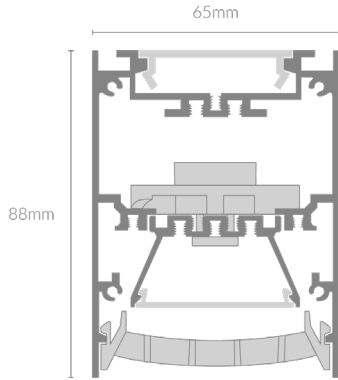

FEYZ HONEYCOMB DIRECT/INDIRECT 6588

Specifications

Mounting	Suspension Mounted
Wattage	22W/32W/45W/57W/67W/78W/90W
Voltage	240V
Dimensions	(W) 65mm x (H) 88mm
Length	576/856/1136/1416/1696/1976/2256mm
Finish	Black/White
CCT	3000K/4000K
Beam Angle	72°
Material	Aluminum
Driver	Inbuilt
Diffuser	Black Honeycomb/White Honeycomb
IP Rating	IP40
UGR	<22
Luminous Flux	Up-110lm/W, Down-95.5lm/W
CRI	>83+ / >92+
Colour Deviation	<3 SDCM