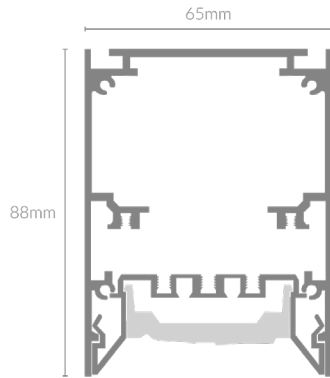

FEYZ LENS 6588 60°

Specifications

Mounting	Surface Mounted/Suspension Mounted
Wattage	15W/22W/30W/38W/45W/52W/60W
Voltage	240V
Dimensions	(W) 65mm x (H) 88mm
Length	576/856/1136/1416/1696/1976/2256mm
Finish	Black/White
CCT	3000K/4000K
Beam Angle	60°
Material	Aluminum
Driver	Inbuilt
Diffuser	Lenze
IP Rating	IP40
UGR	<19
Luminous Flux	110lm/W
CRI	>83+ / >92+
Colour Deviation	<3 SDCM