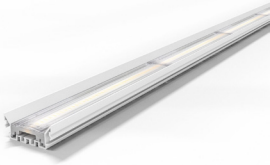

FEYZ LENS 6588 60°

Specifications

Mounting	Surface Mounted/Suspension Mounted
Wattage	15W/22W/30W/38W/45W/52W/60W
Voltage	240V
Dimensions	(W) 65mm x (H) 88mm
Length	576/856/1136/1416/1696/1976/2256mm
Finish	Black/White
CCT	3000K/4000K
Beam Angle	60°
Material	Aluminum
Driver	Inbuilt
Diffuser	Lenze
IP Rating	IP40
UGR	<19
Luminous Flux	110lm/W
CRI	>83+ / >92+
Colour Deviation	<3 SDCM

Accessories	Canopy Kit, Surface Mount Clip, Suspension Kit, Straight Connector, 90° Connector
Lifetime	50000 hours
Control Gear	Non-Dimmable/1-10V/DALI
Warranty	5 years

Product Diffusers

Lense

Product Accessories

Canopy Kit

Surface Mount Clip

Suspension Kit

Straight Connector

90° Connector

Product Code

Example - FEYZ.LN658860.SFM.15.BLK.30.83.LNS.60.CPKT.NDM

Product Name	Mounting	Wattage	Finish	CCT	CRI	Diffuser	Beam Angle	Accessories	Control Gear
FEYZ.LN658860	SFM (Surface Mounted)	15(W)	BLK (Black)	30 (00K)	(>)83(+)	LNS (Lense)	60 (°)	CPKT (Canopy Kit)	NDM (Non Dimmable)
	SPM (Suspension Mounted)	22(W)	WHT (White)	40 (00K)	(>)92(+)			SFMC (Surface Mount Clip)	1-10V (Dimming)
		30(W)						SPKT (Suspension Kit)	DALI (DALI)
		38(W)						STCN (Straight Connector)	
		45(W)						90CN (90° Connector)	
		52(W)							
60(W)									