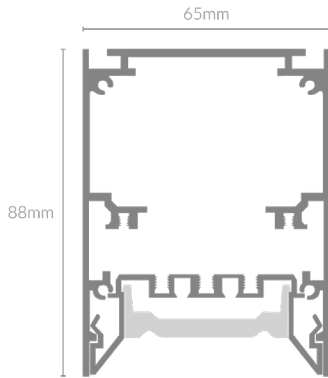

FEYZ LENS 6588 ASSYMETRIC

Specifications

Mounting	Surface Mounted/Suspension Mounted
Wattage	15W/22W/30W/38W/45W/52W/60W
Voltage	240V
Dimensions	(W) 65mm x (H) 88mm
Length	576/856/1136/1416/1696/1976/2256mm
Finish	Black/White
CCT	3000K/4000K
Beam Angle	Assymetric
Material	Aluminum
Driver	Inbuilt
Diffuser	Lense
IP Rating	IP40
UGR	<19
Luminous Flux	110lm/W
CRI	>83+ / >92+
Colour Deviation	<3 SDCM