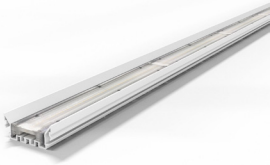

Product Diffusers

Lense

Product Accessories