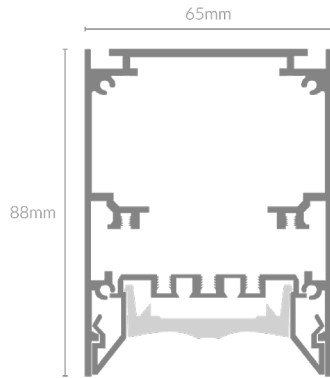

# FEYZ LENS 6588 SPLIT BEAM

## Specifications

Mounting	Surface Mounted/Suspension Mounted
Wattage	15W/22W/30W/38W/45W/52W/60W
Voltage	240V
Dimensions	(W) 65mm x (H) 88mm
Length	576/856/1136/1416/1696/1976/2256mm
Finish	Black/White
CCT	3000K/4000K
Beam Angle	60°
Material	Aluminum
Driver	Inbuilt
Diffuser	Lenze
IP Rating	IP40
UGR	<19
Luminous Flux	110lm/W
CRI	>83+ / >92+
Colour Deviation	<3 SDCM