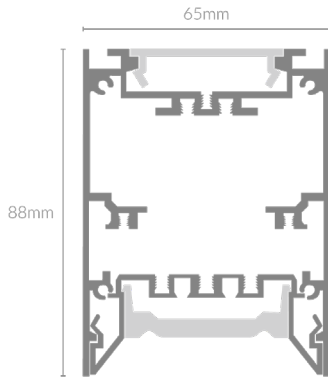

# FEYZ LENS DIRECT/INDIRECT 6588 ASSYMETRIC

## Specifications

Mounting	Suspension Mounted
Wattage	22W/32W/45W/57W/67W/78W/90W
Voltage	240V
Dimensions	(W) 65mm x (H) 88mm
Length	576/856/1136/1416/1696/1976/2256mm
Finish	Black/White
CCT	3000K/4000K
Beam Angle	Assymetric
Material	Aluminum
Driver	Inbuilt
Diffuser	Lense
IP Rating	IP40
UGR	<22
Luminous Flux	Up-110lm/W, Down-110lm/W
CRI	>83+ / >92+
Colour Deviation	<3 SDCM