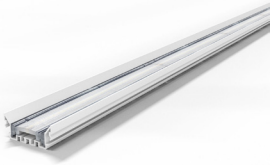

Product Diffusers

Lense

Product Accessories