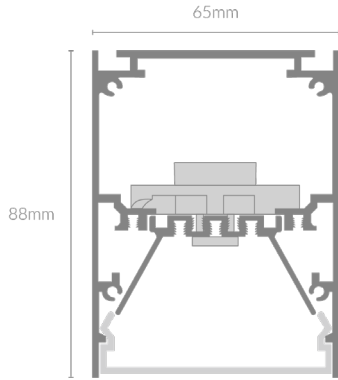

FEYZ LINEAR DIFFUSED 6588

Specifications

Mounting	Surface Mounted/Suspension Mounted
Wattage	15W/22W/30W/38W/45W/52W/60W
Voltage	240V
Dimensions	(W) 65mm x (H) 88mm
Length	576/856/1136/1416/1696/1976/2256mm
Finish	Black/White
CCT	3000K/4000K
Beam Angle	101.5°
Material	Aluminum
Driver	Inbuilt
Diffuser	Opal Diffuser
IP Rating	IP40
UGR	<22
Luminous Flux	95lm/W
CRI	>83+ / >92+
Colour Deviation	<3 SDCM