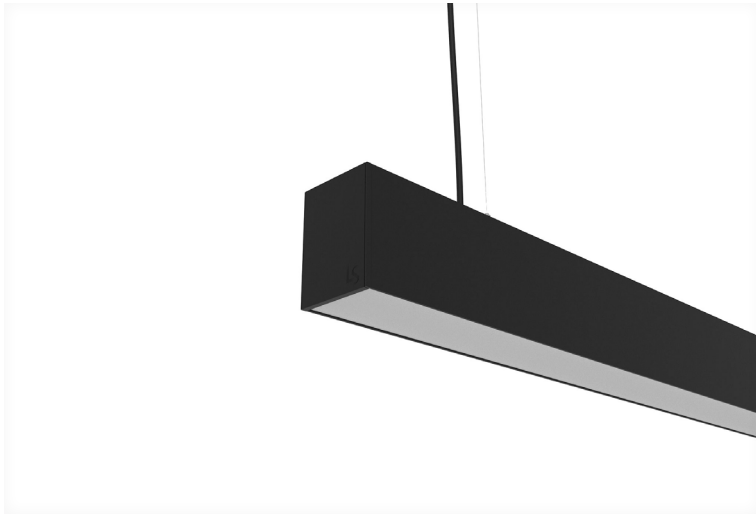

FEYZ LINEAR DIFFUSED 6588

Specifications

Mounting	Surface Mounted/Suspension Mounted
Wattage	15W/22W/30W/38W/45W/52W/60W
Voltage	240V
Dimensions	(W) 65mm x (H) 88mm
Length	576/856/1136/1416/1696/1976/2256mm
Finish	Black/White
CCT	3000K/4000K
Beam Angle	101.5°
Material	Aluminum
Driver	Inbuilt
Diffuser	Opal Diffuser
IP Rating	IP40
UGR	<22
Luminous Flux	95lm/W
CRI	>83+ / >92+
Colour Deviation	<3 SDCM

Accessories	Canopy Kit, Surface Mount Clip, Suspension Kit, Straight Connector, 90° Connector
Lifetime	50000 hours
Control Gear	Non-Dimmable/1-10V/DALI
Warranty	5 years

Product Diffusers

<p>Opal Diffuser</p> 			
---	--	--	--