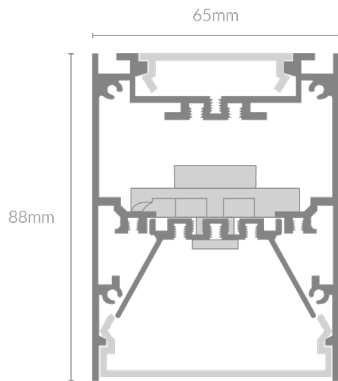

## Specifications

Mounting	Suspension Mounted
Wattage	22W/32W/45W/57W/67W/78W/90W
Voltage	240V
Dimensions	(W) 65mm x (H) 88mm
Length	576/856/1136/1416/1696/1976/2256mm
Finish	Black/White
CCT	3000K/4000K
Beam Angle	101.5°
Material	Aluminum
Driver	Inbuilt
Diffuser	Opal Diffuser
IP Rating	IP40
UGR	<22
Luminous Flux	Up-110lm/W, Down-95.5lm/W
CRI	>83+ / >92+
Colour Deviation	<3 SDCM