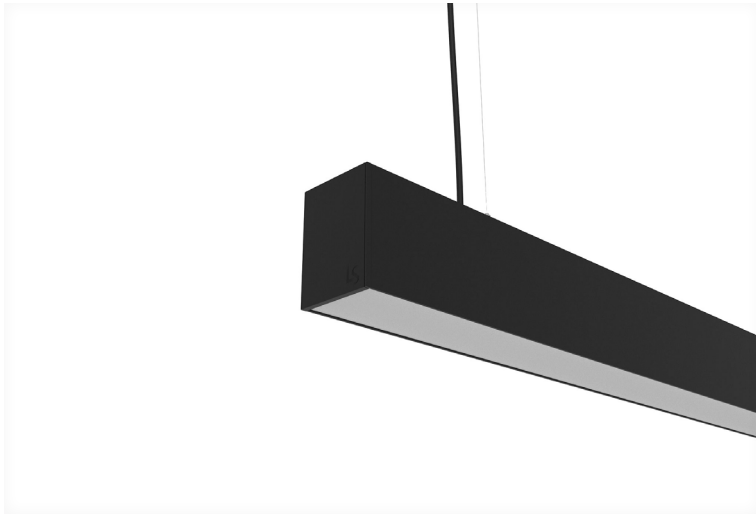

# FEYZ LINEAR DIFFUSED DIRECT/INDIRECT 6855

## Specifications

Mounting	Suspension Mounted
Wattage	22W/32W/45W/57W/67W/78W/90W
Voltage	240V
Dimensions	(W) 65mm x (H) 88mm
Length	576/856/1136/1416/1696/1976/2256mm
Finish	Black/White
CCT	3000K/4000K
Beam Angle	101.5°
Material	Aluminum
Driver	Inbuilt
Diffuser	Opal Diffuser
IP Rating	IP40
UGR	<22
Luminous Flux	Up-110lm/W, Down-95.5lm/W
CRI	>83+ / >92+
Colour Deviation	<3 SDCM

Accessories	Canopy Kit, Surface Mount Clip, Suspension Kit, Straight Connector, 90° Connector
Lifetime	50000 hours
Control Gear	Non-Dimmable/1-10V/DALI
Warranty	5 years