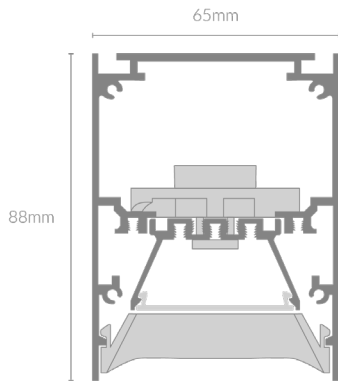

## Specifications

Mounting	Surface Mounted/Suspension Mounted
Wattage	15W/22W/30W/38W/45W/52W/60W
Voltage	240V
Dimensions	(W) 65mm x (H) 88mm
Length	576/856/1136/1416/1696/1976/2256mm
Finish	Black/White
CCT	3000K/4000K
Beam Angle	82°
Material	Aluminum
Driver	Inbuilt
Diffuser	Black Louvre/White Louvre
IP Rating	IP40
UGR	<19
Luminous Flux	75lm/W
CRI	>83+ / >92+
Colour Deviation	<3 SDCM