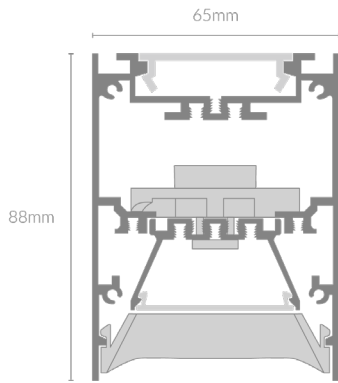

FEYZ LOUVRE DIRECT/INDIRECT 6588

Specifications

Mounting	Suspension Mounted
Wattage	22W/32W/45W/57W/67W/78W/90W
Voltage	240V
Dimensions	(W) 65mm x (H) 88mm
Length	576/856/1136/1416/1696/1976/2256mm
Finish	Black/White
CCT	3000K/4000K
Beam Angle	82°
Material	Aluminum
Driver	Inbuilt
Diffuser	Black Louvre/White Louvre
IP Rating	IP40
UGR	<22
Luminous Flux	Up-110lm/W, Down-95.5lm/W
CRI	>83+ / >92+
Colour Deviation	<3 SDCM

Product Accessories

Canopy Kit

Suspension Kit

Straight Connector

90° Connector

Product Code

Example - FEYZ.LVUD6588.SPM.22.BLK.30.83.BLV.82.CPKT.NDM

Product Name	Mounting	Wattage	Finish	CCT	CRI	Diffuser	Beam Angle	Accessories	Control Gear	
FEYZ.LVUD6588	SPM (Suspension Mounted)	22(W)	BLK (Black)	30 (00K)	(>)83(+)	BLV (Black Louvre)	82 (°)	CPKT (Canopy Kit)	NDM (Non Dimmable)	
		32(W)	WHT (White)	40 (00K)	(>)92(+)	WLV (White Louvre)		SPKT (Suspension Kit)		
		45(W)						STCN (Straight Connector)		DALI (DALI)
		57(W)								
		67(W)								
		78(W)								
		90(W)					90CN (90° Connector)			