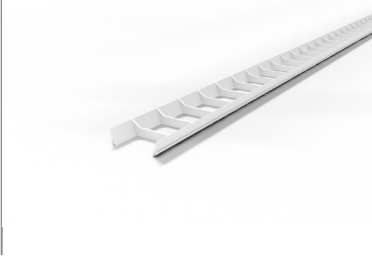

FEYZ LOUVRE DIRECT/INDIRECT 6588

Specifications

Mounting	Suspension Mounted
Wattage	22W/32W/45W/57W/67W/78W/90W
Voltage	240V
Dimensions	(W) 65mm x (H) 88mm
Length	576/856/1136/1416/1696/1976/2256mm
Finish	Black/White
CCT	3000K/4000K
Beam Angle	82°
Material	Aluminum
Driver	Inbuilt
Diffuser	Black Louvre/White Louvre
IP Rating	IP40
UGR	<22
Luminous Flux	Up-110lm/W, Down-95.5lm/W
CRI	>83+ / >92+
Colour Deviation	<3 SDCM

Accessories	Canopy Kit, Surface Mount Clip, Suspension Kit, Straight Connector, 90° Connector
Lifetime	50000 hours
Control Gear	Non-Dimmable/1-10V/DALI
Warranty	5 years

Product Diffusers

Black Louvre

White Louvre

Product Accessories

Canopy Kit

Suspension Kit

Straight Connector

90° Connector

Product Code

Example - FEYZ.LVUD6588.SPM.22.BLK.30.83.BLV.82.CPKT.NDM

Product Name	Mounting	Wattage	Finish	CCT	CRI	Diffuser	Beam Angle	Accessories	Control Gear	
FEYZ.LVUD6588	SPM (Suspension Mounted)	22(W)	BLK (Black)	30 (00K)	(>)83(+)	BLV (Black Louvre)	82 (°)	CPKT (Canopy Kit)	NDM (Non Dimmable)	
		32(W)	WHT (White)	40 (00K)	(>)92(+)	WLV (White Louvre)		SPKT (Suspension Kit)		
		45(W)						STCN (Straight Connector)		DALI (DALI)
		57(W)								
		67(W)								
		78(W)								
		90(W)					90CN (90° Connector)			