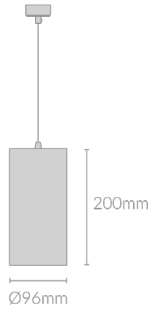

# MINO SUSPENDED R96

## Specifications

Mounting	Suspension Mounting	Accessories	Honeycomb Lens, Soft Lens, Diffuser Lens, Tube
Wattage	20W	Control Gear	TRIAC, DALI
Voltage	240V	Warranty	3 years
Dimensions	(D) Ø96mm x (L) 200mm		
Finish	Black/White		
Inner Trim Finish	Black/White		
CCT	2700K/3000K/4000K/5000K		
Beam Angle	15°/24°/36°/60°		
Material	Aluminum		
Driver	Inbuilt		
IP Rating	IP20		
UGR			
Luminous Flux	1841lm		
CRI	>92+		
Colour Deviation	<2 SDCM		
Lifetime	50,000 hours		
Adjustability			

## Product Code

Example - MINO.SPR96.10.BLK.BLK.27.15.HCMB.TRIAC

Product	Wattage	Finish	Inner Trim	CCT	Beam Angle	Accessories	Control Gear
MINO.SPR96	20(W)	BLK (Black) WHT (White)	BLK (Black) WHT (White)	27 (00K) 30 (00K) 35 (00K) 40 (00K)	15° 24° 36° 60°	HCMB (Honeycomb Lens) SFLS (Honeycomb Lens) DFLS (Diffuser Lens) TUBE (Tube)	TRIAC (TRIAC) DALI (DALI)