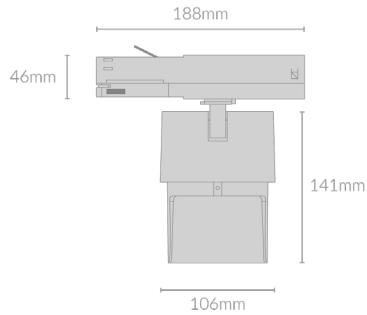

## Specifications

Mounting	Track Mounted
Wattage	30W
Voltage	240V
Dimensions	(D) Ø106mm x (H) 141mm
Finish	Black/White
Inner Trim Finish	N/A
CCT	2700K/3000K/4000K/5000K
Beam Angle	5°/20°/30°/45°
Driver	Remote
IP Rating	IP20
Luminous Flux	2067lm
CRI	>92+
Compatibility	3 circuit DALI track
Control Gear	1-10V Dimming/DALI
Warranty	5 years

# Product Code

Example - SAI.WW106.30.BLK.27.5.1-10V

Product Name	Wattage	Finish	CCT	Beam Angle	Control Gear
SAI.WW106	30(W)	BLK (Black) WHT (White)	27 (00K) 30 (00K) 40 (00K) 50 (00K)	5(°) 20(°) 30(°) 45(°)	1-10V (1-10V Dimming) DALI (DALI)