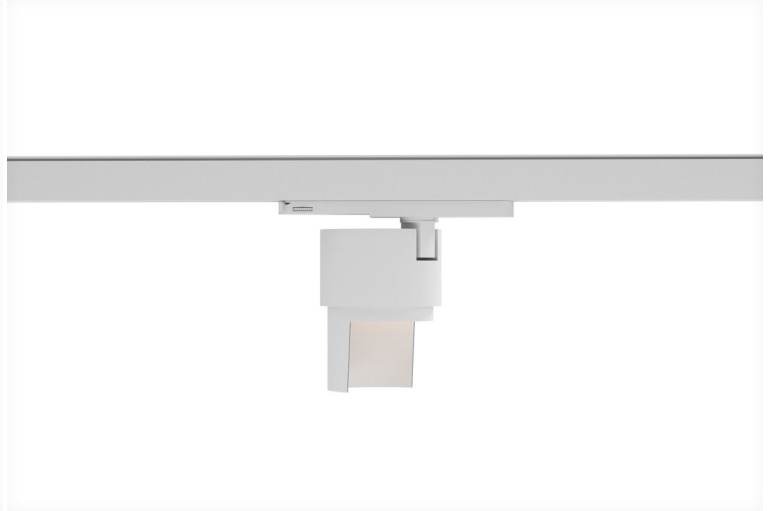

# SAI WALL WASHER 106

## Specifications

Mounting	Track Mounted
Wattage	30W
Voltage	240V
Dimensions	(D) Ø106mm x (H) 141mm
Finish	Black/White
Inner Trim Finish	N/A
CCT	2700K/3000K/4000K/5000K
Beam Angle	5°/20°/30°/45°
Driver	Remote
IP Rating	IP20
Luminous Flux	2067lm
CRI	>92+
Compatibility	3 circuit DALI track
Control Gear	1-10V Dimming/DALI
Warranty	5 years

# Product Code

Example - SAI.WW106.30.BLK.27.5.1-10V

Product Name	Wattage	Finish	CCT	Beam Angle	Control Gear
SAI.WW106	30(W)	BLK (Black) WHT (White)	27 (00K) 30 (00K) 40 (00K) 50 (00K)	5(°) 20(°) 30(°) 45(°)	1-10V (1-10V Dimming) DALI (DALI)