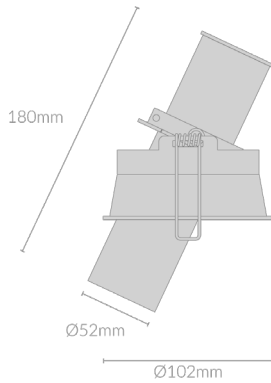

SNOOK ADJUSTABLE SPOTLIGHT 102

Specifications

Mounting	Recessed Mounting
Wattage	25W
Voltage	240V
Dimensions	(D) Ø52mm x (H) 180mm Cut Out - (D) Ø95mm
Finish	Black/White
Inner Trim Finish	Black/White
CCT	2700K/3000K/3500K/4000K
Beam Angle	15°/24°/36°/60°
Material	Aluminum
Driver	Remote
IP Rating	IP20
UGR	<19
Luminous Flux	1680lm
CRI	>92+
Colour Deviation	<2 SDCM
Lifetime	50,000 hours

Product	Wattage	Finish	Inner Trim	CCT	Beam Angle	Accessories	Control Gear
SNOOK.AS102	25(W)	BLK (Black) WHT (White)	BLK (Black) WHT (White)	27 (00K) 30 (00K) 35 (00K) 40 (00K)	15(°) 24(°) 36(°) 60(°)	HCMB (Honeycomb Lens) SFLS (Honeycomb Lens) DFLS (Diffuser Lens)	TRIAC (TRIAC) DALI (DALI)