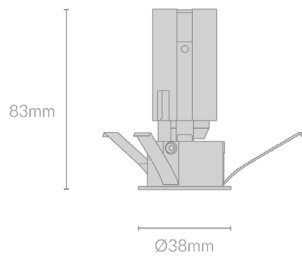

# MODO ANTI-GLARE TILT R38

## Specifications

Mounting	Recessed Mounting	Lifetime	50,000 hours
Wattage	6W	Adjustability	
Voltage	240V	Control Gear	TRIAC, DALI
Dimensions	(D) Ø38mm x (H) 83mm Cut Out - Ø35mm	Warranty	5 years
Finish	White/Black		
Inner Trim Finish	Matte Black/Matte White/Matte Silver/Custom		
CCT	2700K/3000K/3500K/4000K		
Beam Angle	15°/24°/36°		
Material	Aluminum		
Driver	Remote		
IP Rating	IP20		
UGR	<19		
Luminous Flux	180lm		
CRI	>90		
Accessories	Honeycomb Lens, Soft Lens, Diffuser Lens		
Colour Deviation	<2 SDCM		