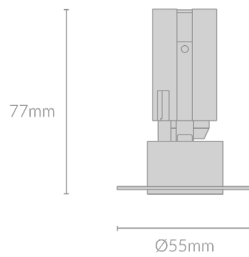

MODO ANTI-GLARE TRIMLESS TILT R38

Specifications

Mounting	Plaster Recessed Mounting	Lifetime	50,000 hours
Wattage	6W	Adjustability	
Voltage	240V	Control Gear	TRIAC, DALI
Dimensions	(D) Ø55mm x (H) 77mm Cut Out - Ø55mm	Warranty	5 years
Finish	White/Black		
Inner Trim Finish	Matte Black/Matte White/Matte Silver/Custom		
CCT	2700K/3000K/3500K/4000K		
Beam Angle	15°/24°/36°		
Material	Aluminum		
Driver	Remote		
IP Rating	IP20		
UGR	<19		
Luminous Flux	180lm		
CRI	>90		
Accessories	Honeycomb Lens, Soft Lens, Diffuser Lens		
Colour Deviation	<2 SDCM		