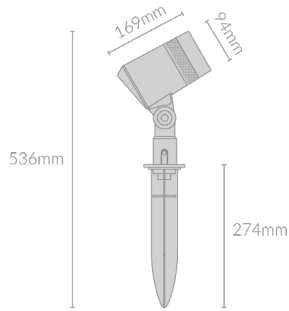

OUTDOOR

VERVE ADJUSTABLE SPOT 100

Specifications

Mounting	Surface/Spike/Tree/Wall/Pole Mounted
Wattage	18W
Voltage	DC24V
Dimensions	(D) Ø94mm x (L) 169mm x (H) 536mm
Finish	Black
CCT	3000K/4000K
Beam Angle	15*60°
Material	Aluminium
Driver	Remote
IP Rating	IP66
IK Rating	IK05
Luminous Flux	1669m
CRI	>83+
Colour Deviation	<3 SDCM
Lifetime	50,000 hours
Accessories	Garden Spike, Tree Mount Strap, Wall Mount Surface Extension Post, Spiked Extension Post

Control Gear	Non-dimmable, 1-10V Dimming, DALI
Warranty	5 years

Product Accessories

<p>Garden Spike</p> 	<p>Tree Mount Strap</p> 	<p>Wall Mount</p> 	<p>Surface Extension Post</p>  <p>300/500/800/1000mm</p>
<p>Spiked Extension Post</p>  <p>300/500/800/1000mm</p>			

Product Code

Example - VERV.SAP100.18.BLK.30.15-60.GSPK.NDM

Product	Wattage	Finish	CCT	Beam Angle	Accessories	Control Gear
VERV.SAP100	18W)	BLK (Black)	30 (00K) 40 (00K)	15-60 (°)	GSPK (Garden Spike) TRMS (Tree Mount Strap) WLMT (Wall Mount) SFEP300 (300mm Surface Extension Post) SFEP500 (500mm Surface Extension Post) SFEP800 (800mm Surface Extension Post) SFEP1000 (1000mm Surface Extension Post) SKEP300 (300mm Spiked Extension Post) SKEP500 (500mm Spiked Extension Post) SKEP800 (800mm Spiked Extension Post) SKEP1000 (1000mm Spiked Extension Post)	NDM (Non-dimmable) 1-10V (1-10V Dimming) DALI (DALI)