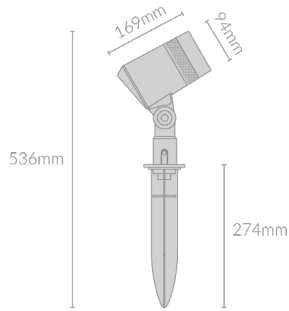

# VERVE ADJUSTABLE SPOT 100

## Specifications

Mounting	Surface/Spike/Tree/Wall/Pole Mounted
Wattage	18W
Voltage	DC24V
Dimensions	(D) Ø94mm x (L) 169mm x (H) 536mm
Finish	Black
CCT	3000K/4000K
Beam Angle	15*60°
Material	Aluminium
Driver	Remote
IP Rating	IP66
IK Rating	IK05
Luminous Flux	1669m
CRI	>90+
Colour Deviation	<3 SDCM
Lifetime	50,000 hours
Accessories	Garden Spike, Tree Mount Strap, Wall Mount Surface Extension Post, Spiked Extension Post

## Product Code

Example - VERV.SAP100.18.BLK.30.15-60.GSPK.NDM

Product	Wattage	Finish	CCT	Beam Angle	Accessories	Control Gear
VERV.SAP100	18W)	BLK (Black)	30 (00K) 40 (00K)	15-60 (°)	GSPK (Garden Spike) TRMS (Tree Mount Strap) WLMT (Wall Mount) SFEP300 (300mm Surface Extension Post) SFEP500 (500mm Surface Extension Post) SFEP800 (800mm Surface Extension Post) SFEP1000 (1000mm Surface Extension Post) SKEP300 (300mm Spiked Extension Post) SKEP500 (500mm Spiked Extension Post) SKEP800 (800mm Spiked Extension Post) SKEP1000 (1000mm Spiked Extension Post)	NDM (Non-dimmable) 1-10V (1-10V Dimming) DALI (DALI)