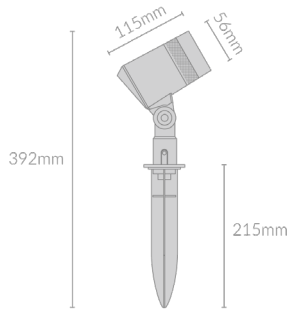

# VERVE ADJUSTABLE SPOT 60

## Specifications

Mounting	Surface/Spike/Tree/Wall/Pole Mounted
Wattage	6W
Voltage	DC24V
Dimensions	(D) Ø56mm x (L) 115mm x (H) 392mm
Finish	Black
CCT	3000K/4000K
Beam Angle	15*60°
Material	Aluminium
Driver	Remote
IP Rating	IP66
IK Rating	IK05
Luminous Flux	1669m
CRI	>90+
Colour Deviation	<3 SDCM
Lifetime	50,000 hours
Accessories	Garden Spike, Tree Mount Strap, Wall Mount Surface Extension Post, Spiked Extension Post